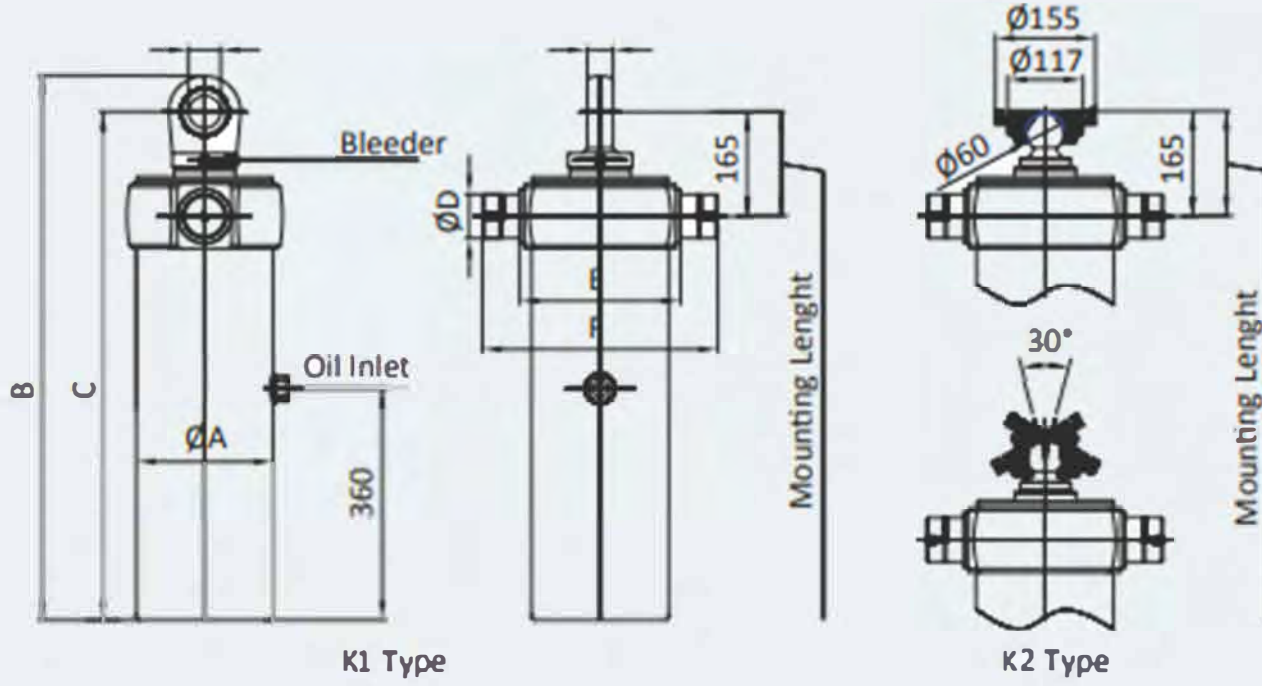

CYLINDERS FRONT TYPE TELESCOPIC CYLINDER K TYPE