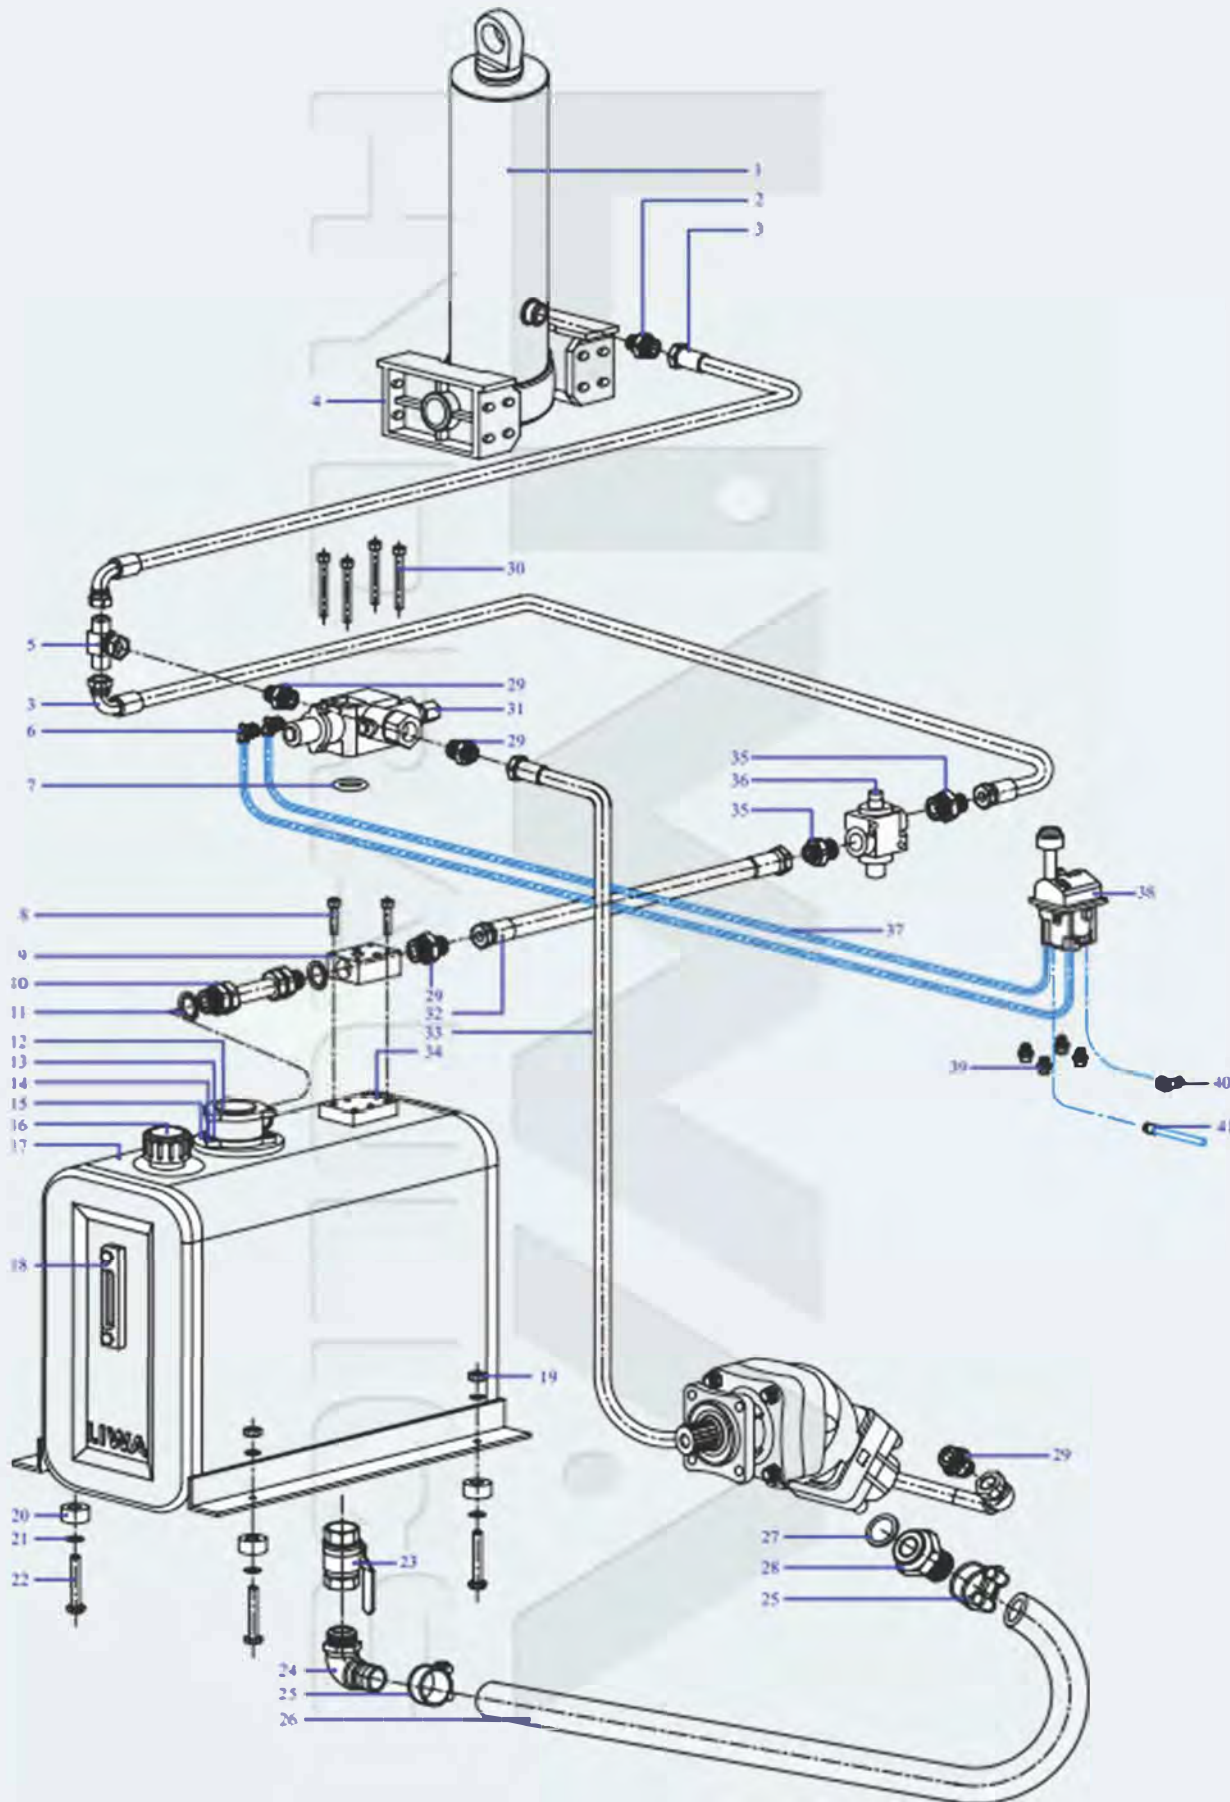

HYDRAULIC KITS HYDRAULIC COMPLETE KITS 20 m3 - 99120752

HYDRAULIC KIT CODE: 99120752		
20 m3 HYDRAULIC KIT		
P.NO	QUANTITY	DESCRIPTION OF PRODUCT
1	1	TELESCOPIC CYLINDER
2	1	FITTING
3	2	PRESSURE HOSE
4	1	CYLINDER BRACKET KIT
5	1	"T" FITTING
6	2	AIR FITTING ELBOW 1/8
7	1	WASHER WITH SEAL
8	2	BOLT FOR PLATE
9	1	VALVE PLATE
10	1	FILTER CONNECTION
11	1	WASHER WITH SEAL
12	1	RETURN FILTER
13	2	BOLT
14	2	BOLT WASHER
15	1	FILTER FLANGE
16	1	FILLER CAP
17	1	OIL TANK REAR MOUNT
18	1	OIL INDICATOR
19	4	FIBER NUT
20	4	TANK RUBBER
21	4	WASHER
22	4	BOLT
23	1	BALL VALVE
24	2	HOSE PILLAR ELBOW 90
25	2	HOSE CLIPS
26	1	SUCTION HOSE
27	1	WASHER WITH SEAL
28	1	INLET FITTING
29	4	FITTING
30	4	BOLTS FOR VALVE MOUNT
31	1	TIPPING VALVE
32	4	PRESSURE HOSE
33	1	PRESSURE HOSE
34	1	SUB PLATE
35	2	FITTING
36	1	LIMIT CONTROL VALVE
37	1	AIR HOSE
38	1	PNEUMATIC TIPPING CONTROL
39	4	AIR FITTING STRAIGHT 1/8
40	1	AIR FITTING "T"
41	1	AIR FITTING STRAIGHT 1/4
42	1	BENT AXIS PISTON PUMP