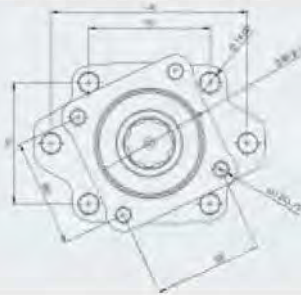

Adapter PTO SAE B - PUMP ISO

Product Code 66100745
Weight 3.5 kg