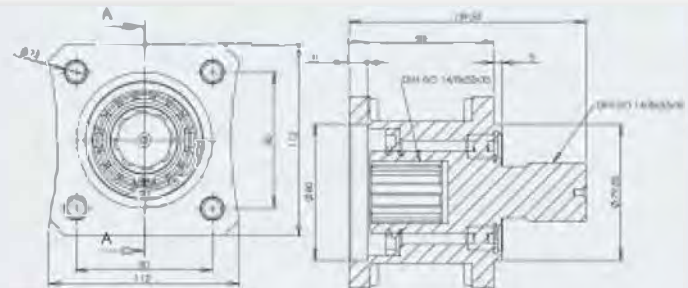

Adapter **4X4 ADAPTER WITH BEARING (SHORT)**

Product Code 66100731
Weight 3.6 kg