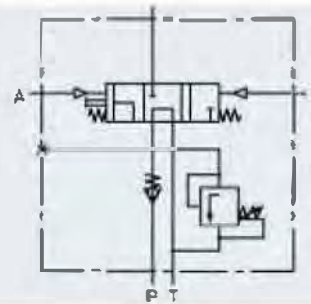

Valve **HYDRAULIC TIPPING VALVE (OPEN LOOP)**

Product Code	66180520
Flow Rate	180 lpm
Work Pressure	190 bar
Max. Pressure	230 bar
Weight	6.4 kg

Valve **HYDRAULIC TIPPING VALVE (OPEN LOOP)**

Product Code	66140480
Flow Rate	150 lpm
Work Pressure	180 bar
Max. Pressure	350 bar
Weight	5.4 kg