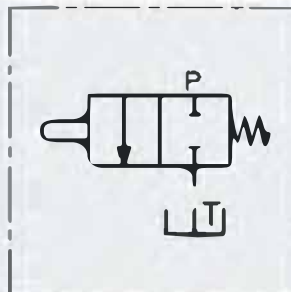

Valve **LIMIT CONTROL VALVE (CLOSED LOOP)**

Product Code	66250200
Flow Rate	140 lpm
Work Pressure	190 bar
Max. Pressure	230 bar
Weight	1.6 kg

Valve **LIMIT CONTROL VALVE (OPEN LOOP)**

Product Code	66250210
Flow Rate	140 lpm
Work Pressure	190 bar
Max. Pressure	230 bar
Weight	1.6 kg