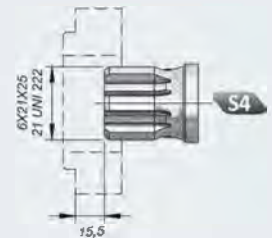

Product Code			Displacement (cm³ / rev)	Max.Cont. Pressure (100%)(bar)	Max.Peak Pressure (6 sec.max.)(bar)	Max.Cont. Speed (rpm)	Inlet	Outlet
CCW Left	CW Right	Bi-Directional						
22437063	22438063	22439063	63	280	330	1800	G1"	G3/4"
22437073	22438073	22439073	73	275	320		G1 1/4"	
22437087	22438087	22439087	87	265	300		G1 1/2"	
22437109	22438109	22439109	109	240	285			
22437133	22438133	22439133	133	230	270	1500	G1 1/2"	G1"
22437151	22438151	22439151	151	180	230