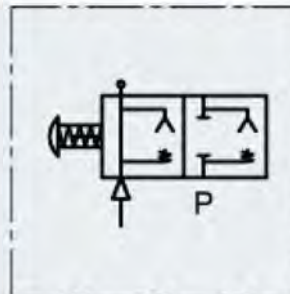

Valve **LIMIT CONTROL VALVE (OPEN LOOP)**

Product Code	66250220
Flow Rate	180 lpm
Work Pressure	210 bar
Max. Pressure	350 bar
Weight	3 kg