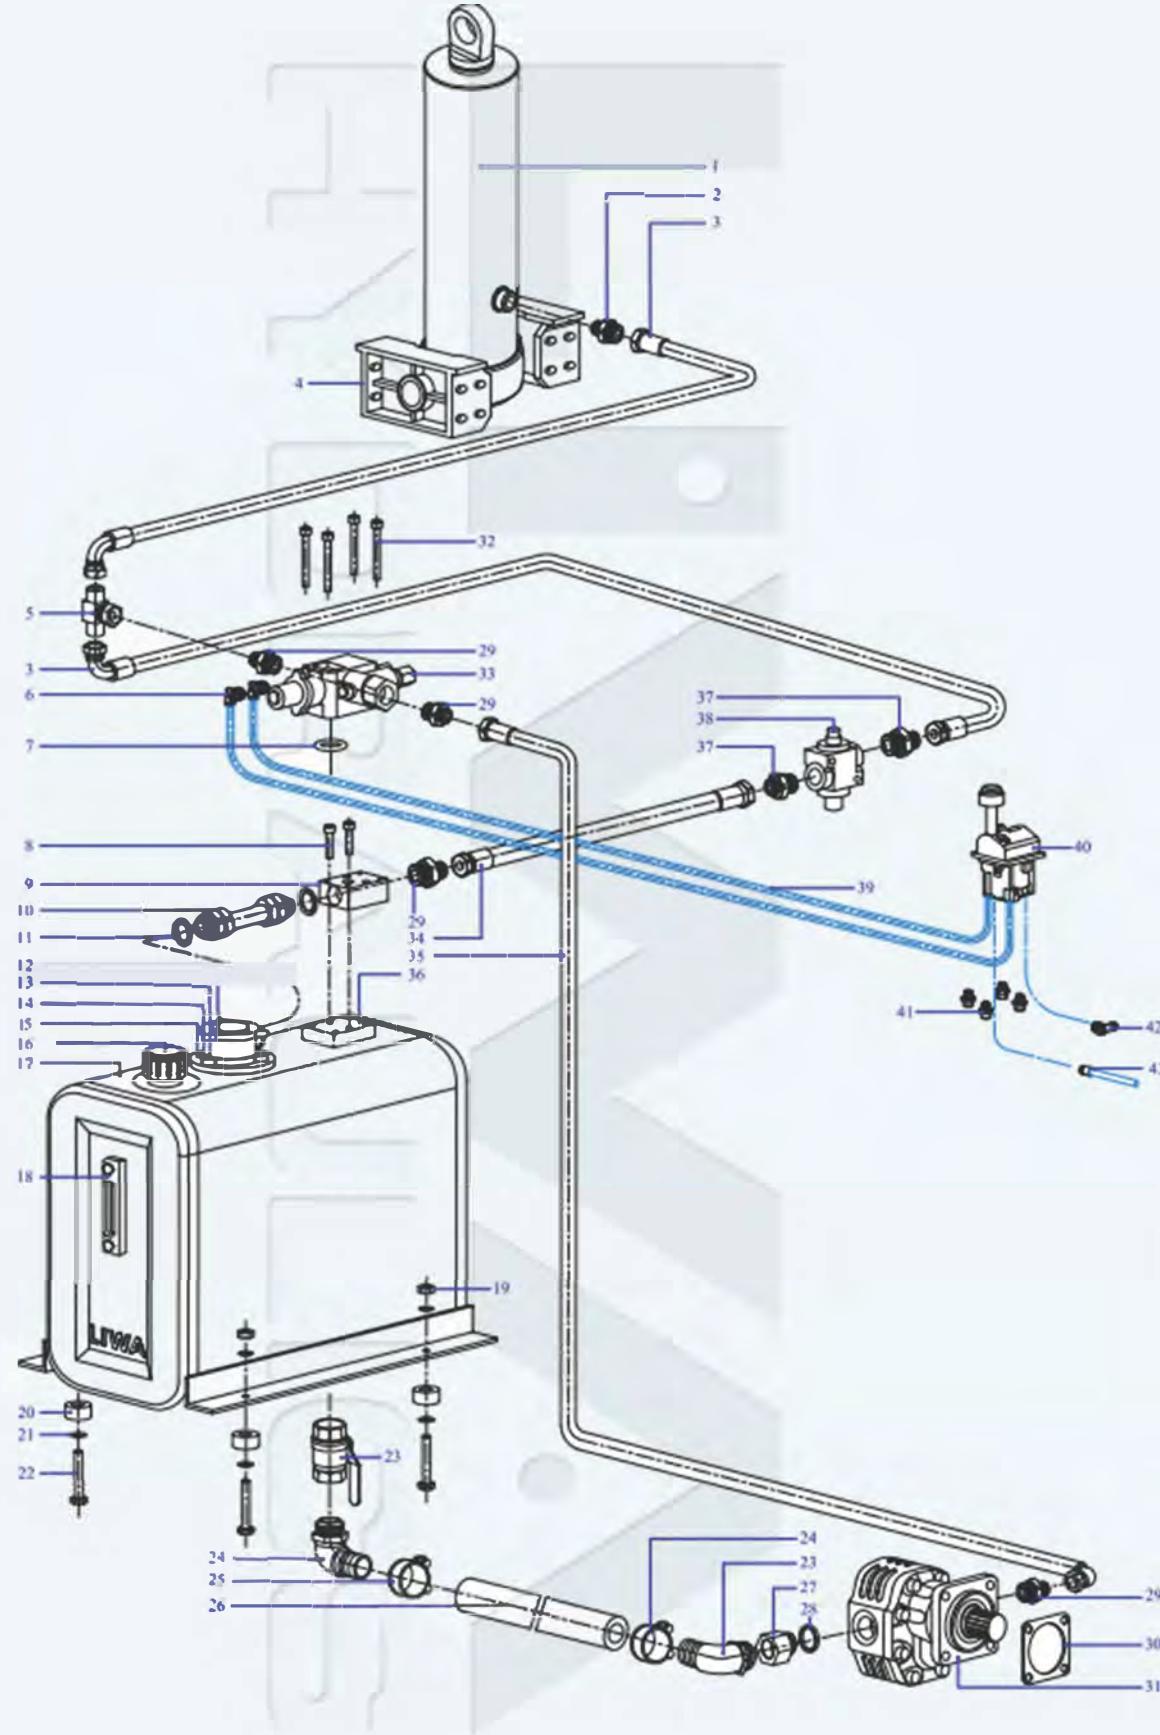

HYDRAULIC KITS HYDRAULIC COMPLETE KITS 16 m3 - 99116631

HYDRAULIC KIT CODE: 99116631		
16 m3 HYDRAULIC KIT		
P.NO	QUANTITY	DESCRIPTION OF PRODUCT
1	1	TELESCOPIC CYLINDER
2	1	FITTING
3	2	PRESSURE HOSE
4	1	CYLINDER BRACKET KIT
5	1	"T" ADAPTOR FITTING
6	2	AIR FITTING ELBOW 1/8
7	1	WASHER WITH SEAL
8	2	BOLT FOR VALVE PLATE
9	1	VALVE PLATE
10	1	FILTER CONNECTION
11	1	WASHER WITH SEAL
12	1	RETURN FILTER
13	2	BOLT
14	2	BOLT WASHER
15	1	FILTER FLANGE
16	1	FILLER CAP
17	1	OIL TANK REAR MOUNT
18	1	OIL INDICATOR
19	4	FIBER NUT
20	4	TANK RUBBER
21	4	WASHER
22	4	BOLT
23	1	BALL VALVE
24	2	HOSE PILLAR ELBOW 90
25	2	HOSE CLIPS
26	1	SUCTION HOSE
27	1	REDUCER FITTING
28	1	WASHER WITH SEAL
29	4	FITTING
30	1	SEAL FOR PUMP
31	1	GEAR PUMP
32	4	BOLTS FOR VALVE MOUNT
33	1	TIPPING VALVE
34	1	PRESSURE HOSE
35	1	PRESSURE HOSE
36	1	SUB PLATE
37	2	FITTING
38	1	LIMIT CONTROL VALVE
39	1	AIR HOSE
40	1	PNEUMATIC TIPPING CONTROL
41	4	AIR FITTING STRAIGHT 1/8
42	1	AIR FITTING "T"
43	1	AIR FITTING STRAIGHT 1/4