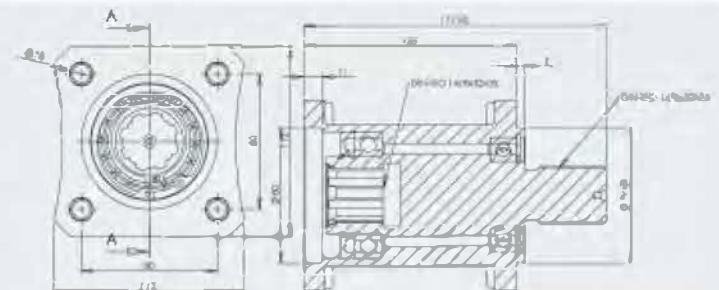

Adapter **4X4 ADAPTER WITH BEARING (LONG)**

Product Code 66100732
Weight 5 kg