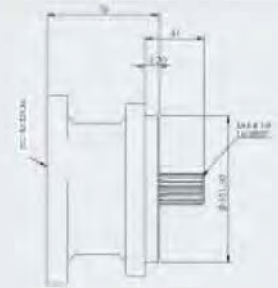

Adapter PTO SAE B - PUMP ISO

Product Code 66100745
Weight 3.5 kg