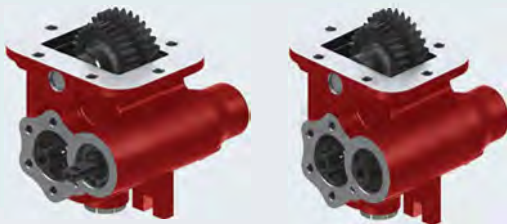

Gear Box ZF ECOLITE 6 S 300 (6.73) - 6 S 350 - S 6 300 - S 6 350

Used Vehicles

RENAULT MASCOTT 110 DCI - 130DCI - 140DCI - 150DCI

Product Code	55149645	55149646
Mounting Type	6S300:Left Side	6S300:Left Side
Control Type	Mechanic	Pneumatic
Rotation Type	Right (cw)	Right (cw)
Weight	11 kg	11 kg