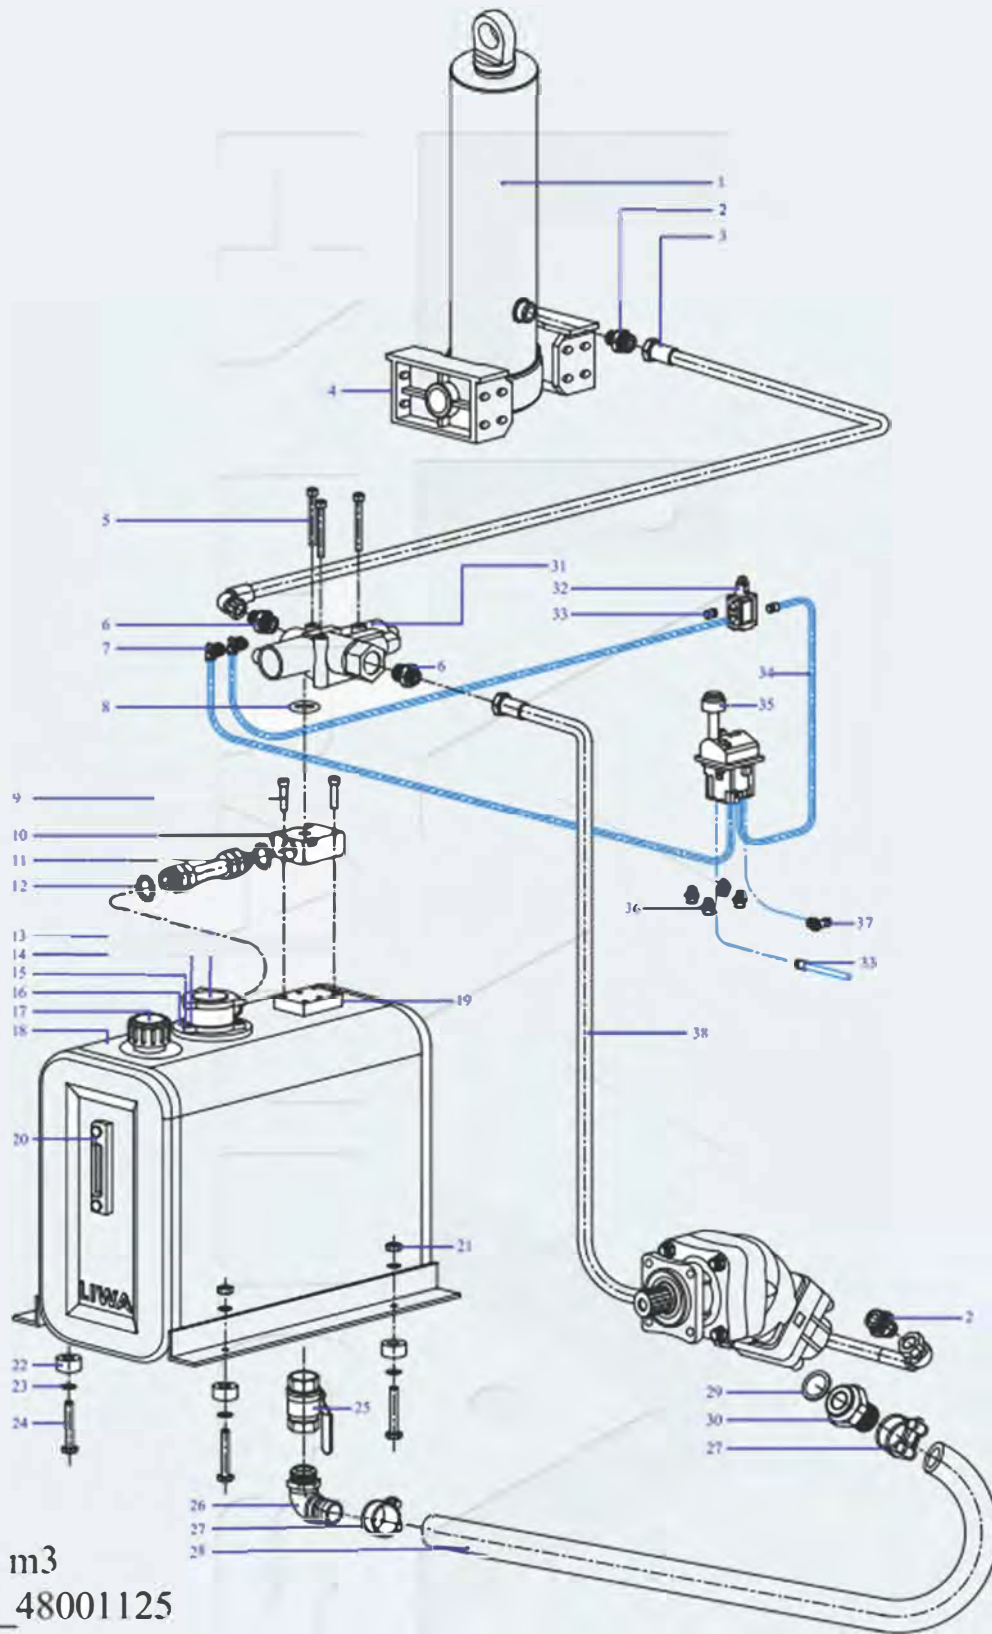

HYDRAULIC KITS HYDRAULIC COMPLETE KITS 12 m3 - 99112722

12 m3
kit_48001125

HYDRAULIC KIT CODE: 99112722

12 m3 HYDRAULIC KIT

P.NO	QUANTITY	DESCRIPTION OF PRODUCT
1	1	TELESCOPIC CYLINDER
2	2	FITTING
3	1	PRESSURE HOSE
4	1	CYLINDER BRACKET KIT
5	3	BOLT FOR VALVE MOUNT
6	3	FITTING
7	2	AIR FITTING ELBOW 1/8
8	1	WASHER WITH SEAL
9	2	BOLT FOR VALVE PLATE
10	1	VALVE PLATE
11	1	FILTER CONNECTION
12	2	WASHER WITH SEAL
13	1	RETURN FILTER
14	2	BOLT
15	2	BOLT WASHER
16	1	FILTER FLANGE
17	1	FILLER CAP
18	1	OIL TANK
19	1	SUB PLATE
20	1	OIL INDICATOR
21	4	FIBER NUT
22	4	TANK RUBBER
23	4	WASHER
24	4	BOLT
25	1	BALL VALVE
26	2	HOSE PILLAR ELBOW 90
27	2	HOSE CLIPS
28	1	SUCTION HOSE
29	1	WASHER WITH SEAL
30	1	INLET FITTING
31	1	TIPPING VALVE
32	1	LIMIT CONTROL VALVE
33	2	AIR FITTING STRAIGHT 1/4
34	1	AIR HOSE
35	1	PNEUMATIC TIPPING CONTROL
36	4	AIR FITTING STRAIGHT 1/8
37	1	AIR FITTING "T"
38	1	PRESSURE HOSE
39	1	BENT AXIS PISTON PUMP