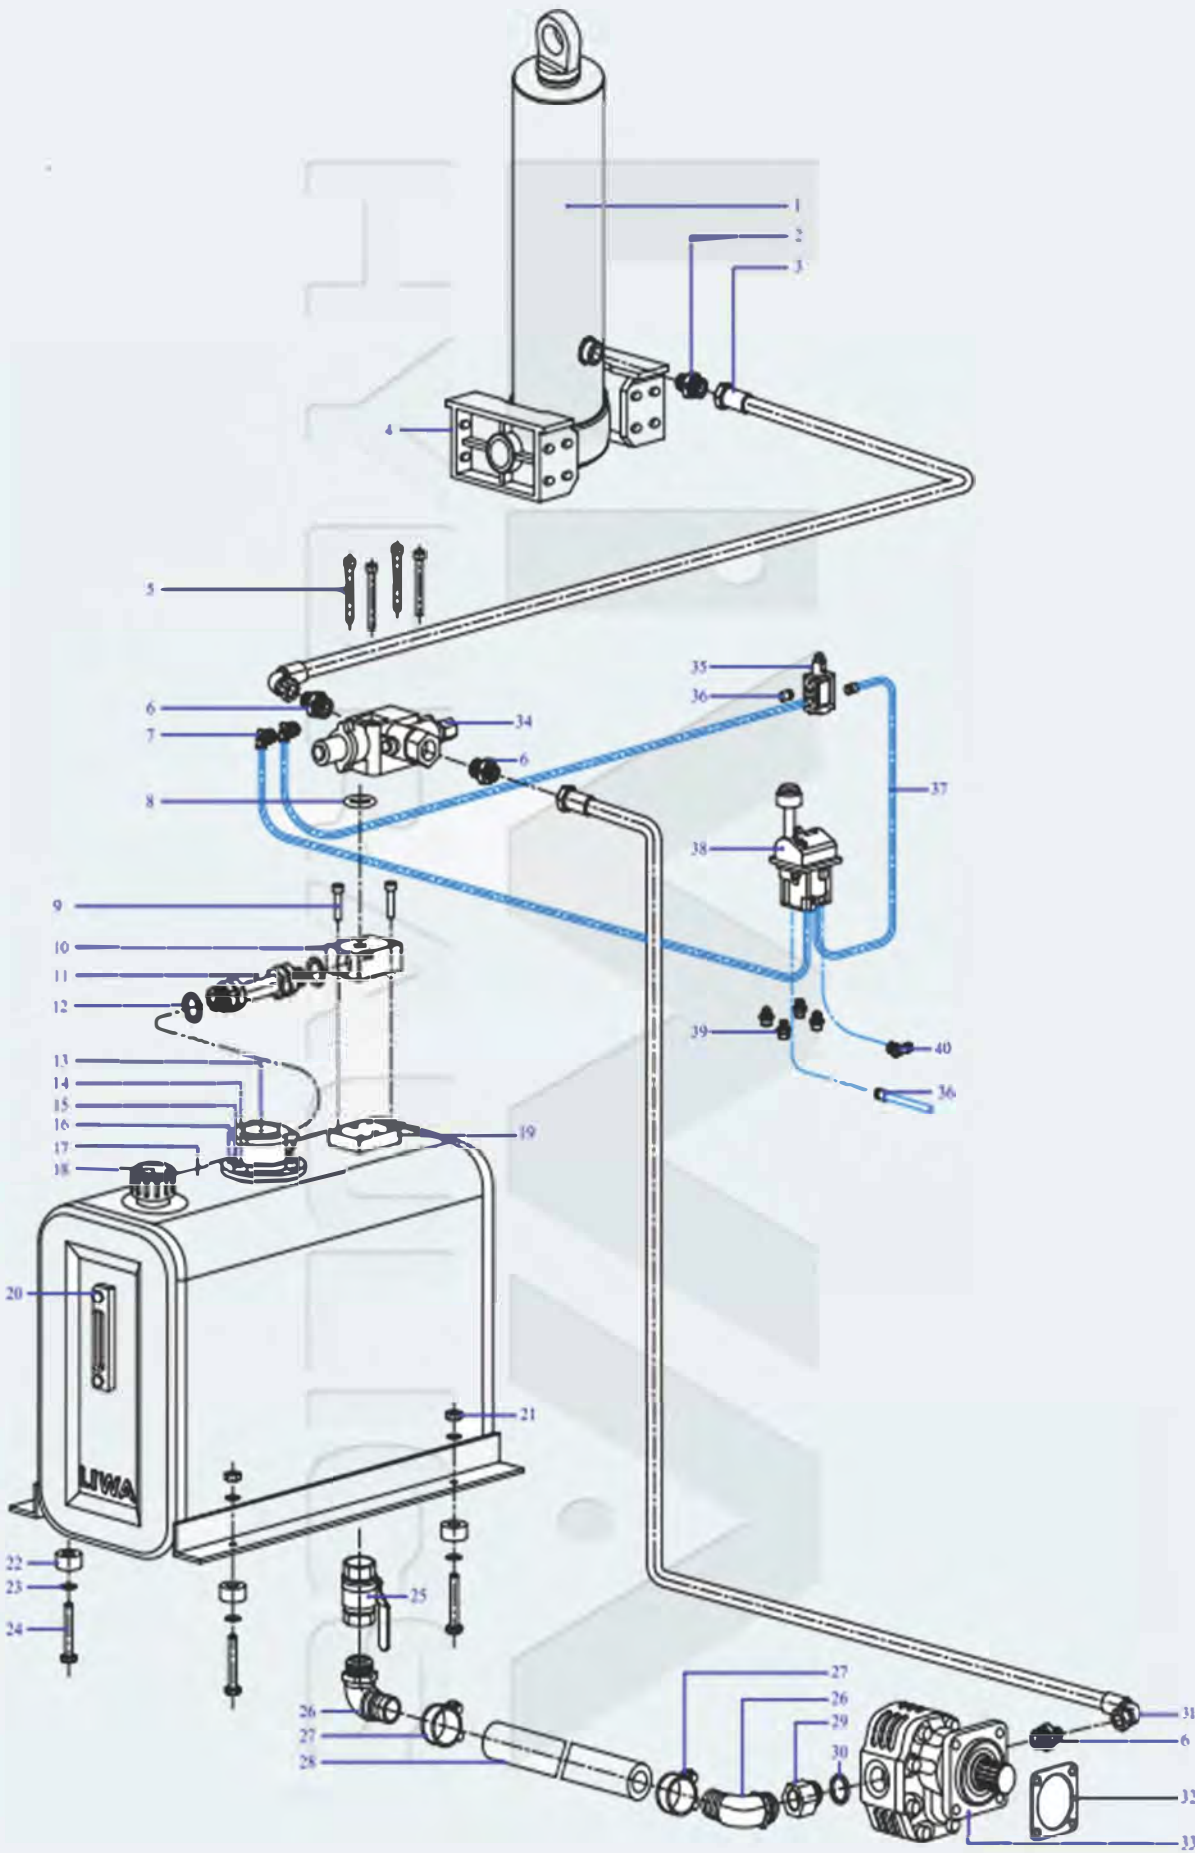

HYDRAULIC KITS HYDRAULIC COMPLETE KITS 20 m3 - 99120651

HYDRAULIC KIT CODE: 99120651

20 m3 HYDRAULIC KIT

P.NO	QUANTITY	DESCRIPTION OF PRODUCT
1	1	TELESCOPIC CYLINDER
2	1	FITTING
3	1	PRESSURE HOSE
4	1	CYLINDER BRACKET KIT
5	4	BOLT FOR VALVE MOUNT
6	3	FITTING
7	2	AIR FITTING ELBOW 1/8
8	1	WASHER WITH SEAL
9	2	BOLT FOR VALVE PLATE
10	1	VALVE PLATE
11	1	FILTER CONNECTION
12	2	WASHER WITH SEAL
13	1	RETURN FILTER
14	2	BOLT
15	2	BOLT WASHER
16	1	FILTER FLANGE
17	1	OIL TANK
18	1	FILLER CAP
19	1	SUB PLATE
20	1	OIL INDICATOR
21	4	FIBER NUT
22	4	TANK RUBBER
23	4	WASHER
24	4	BOLT
25	1	BALL VALVE
26	2	HOSE PILLAR ELBOW 90
27	2	HOSE CLIPS
28	1	SUCTION HOSE
29	1	REDUCER FITTING
30	1	WASHER WITH SEAL
31	1	PRESSURE HOSE
32	1	PUMP SEAL
33	1	GEAR PUMP
34	1	TIPPING VALVE
35	1	LIMIT CONTROL VALVE
36	2	AIR FITTING STRAIGHT 1/4
37	1	AIR HOSE
38	1	PNEUMATIC TIPPING CONTROL
39	4	AIR FITTING STRAIGHT 1/8
40	1	AIR FITTING "T"