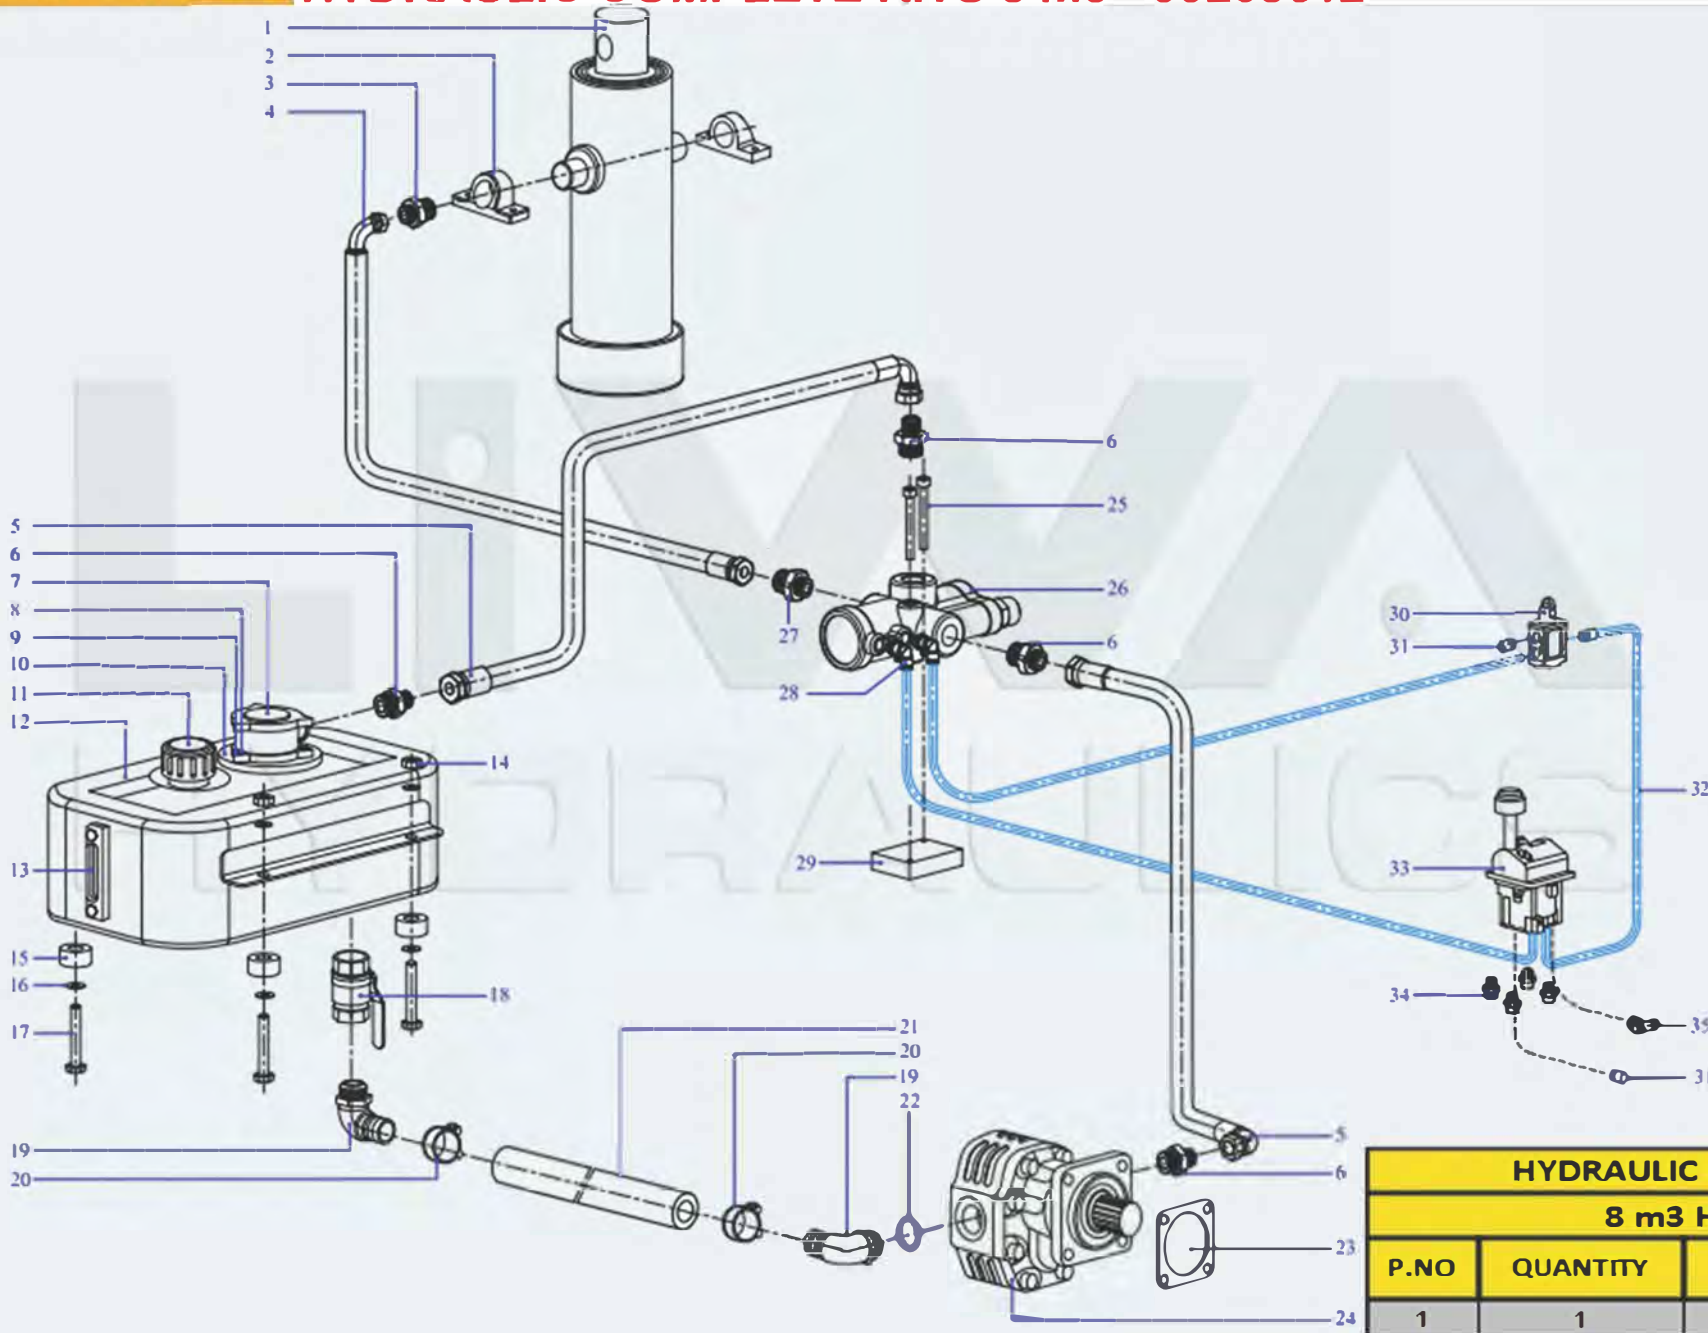

HYDRAULIC KITS HYDRAULIC COMPLETE KITS 8 m3 - 99208612

HYDRAULIC KIT CODE: 99208612		
8 m3 HYDRAULIC KIT		
P.NO	QUANTITY	DESCRIPTION OF PRODUCT
1	1	TELESCOPIC CYLINDER
2	1	CYLINDER BRACKET KIT
3	1	FITTING
4	1	PRESSURE HOSE
5	1	PRESSURE HOSE
6	5	FITTING
7	1	RETURN FILTER
8	2	BOLT
9	2	BOLT WASHER
10	1	FILTER FLANGE
11	1	FILLER CAP
12	1	OIL TANK
13	1	OIL INDICATOR
14	4	FIBER NUT
15	4	TANK RUBBER
16	4	WASHER
17	4	BOLT
18	1	BALL VALVE
19	2	HOSE PILLAR ELBOW 90°
20	2	HOSE CLIP
21	1	SUCTION HOSE
22	1	WASHER WITH SEAL
23	1	SEAL FOR PUMP
24	1	GEAR PUMP
25	2	BOLT FOR VALVE MOUNT
26	1	TIPPING VALVE
27	1	FITTING
28	2	AIR FITTING ELBOW 1/8
29	1	MOUNTING PLATE FOR VALVE
30	1	LIMIT CONTROL VALVE
31	2	AIR FITTING STRAIGHT 1/4
32	1	AIR HOSE
33	1	PNEUMATIC TIPPING CONTROL
34	4	AIR FITTING STRAIGHT 1/8
35	1	AIR FITTING "T"