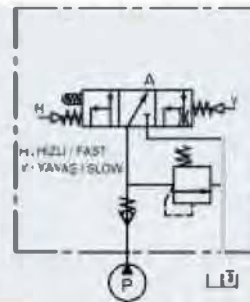

Valve **TIPPING VALVE**

Product Code	66140450	66140450
Flow Rate	110 lpm	140 lpm
Work Pressure	180 bar	180 bar
Max. Pressure	230 bar	230 bar
Weight	5.8 kg	5.8 kg