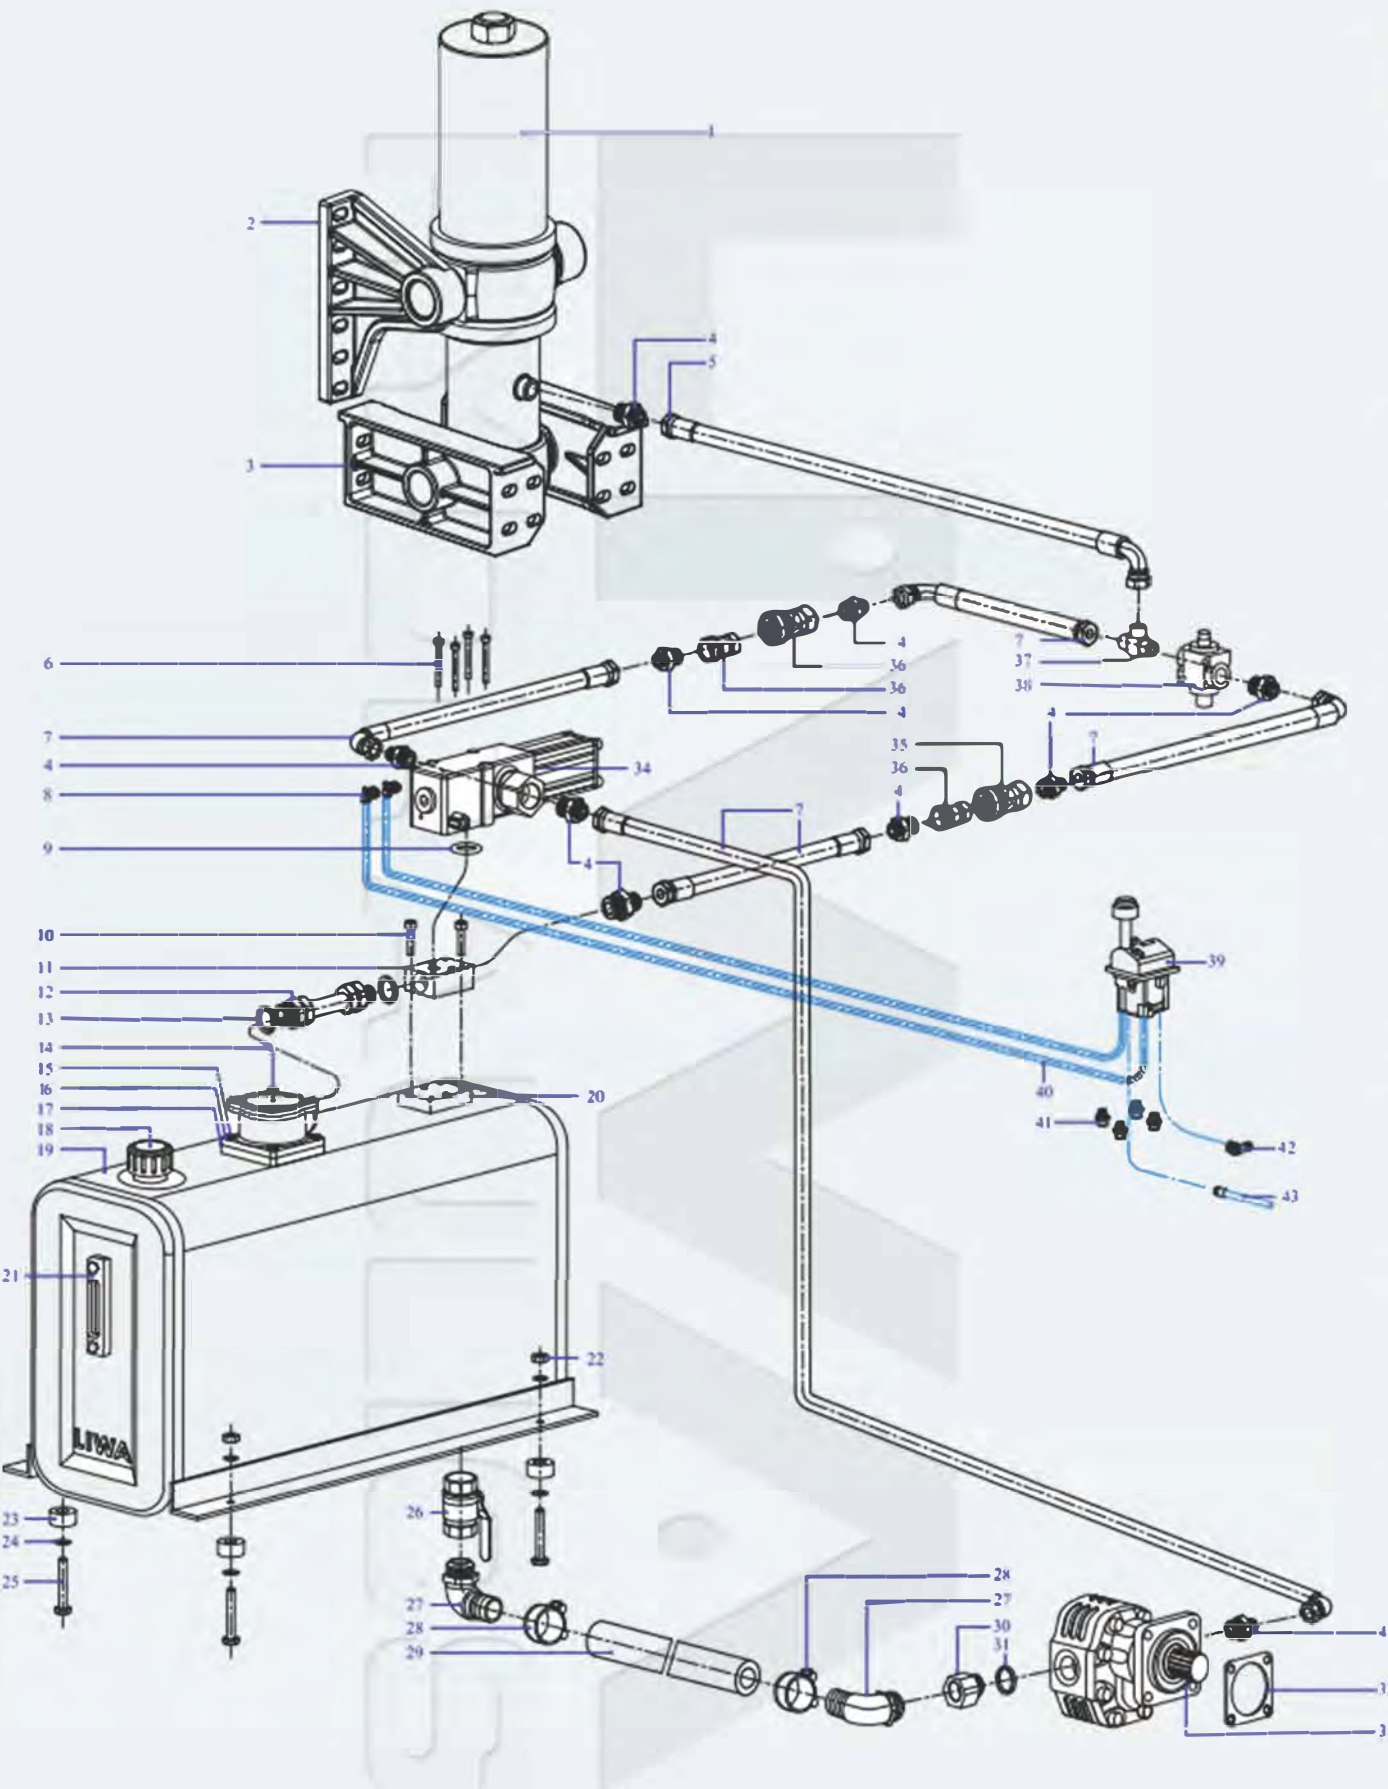

HYDRAULIC KITS HYDRAULIC COMPLETE KITS 45 m3 - 99145682

HYDRAULIC KIT CODE: 99145682		
45 m3 HYDRAULIC KIT		
P.NO	QUANTITY	DESCRIPTION OF PRODUCT
1	1	TELESCOPIC CYLINDER
2	1	CYLINDER FRAME BRACKET KIT
3	1	CYLINDER CHASSIS BRACKET KIT
4	10	FITTING
5	1	PRESSURE HOSE
6	4	BOLTS FOR VALVE MOUNT
7	5	PRESSURE HOSE
8	2	AIR FITTING ELBOW 1/8
9	1	WASHER WITH SEAL
10	2	BOLTS FOR PLATE MOUNT
11	1	VALVE PLATE
12	1	FILTER CONNECTION
13	2	WASHER WITH SEAL
14	1	RETURN FILTER
15	2	BOLT
16	2	BOLT WASHER
17	1	FILTER FLANGE
18	1	FILLER CAP
19	1	OIL TANK REAR MOUNT
20	1	SUB PLATE
21	1	OIL INDICATOR
22	4	FIBER NUT
23	4	TANK RUBBER
24	4	WASHER
25	4	BOLT
26	1	BALL VALVE
27	2	HOSE PILLAR ELBOW 90
28	2	HOSE CLIPS
29	1	SUCTION HOSE
30	1	REDUCER FITTING
31	1	WASHER WITH SEAL
32	1	PUMP SEAL
33	2	GEAR PUMP
34	2	TIPPING VALVE
35	2	QUICK COUPLING FEMALE
36	2	QUICK COUPLING MALE
37	1	"T" FITTING
38	1	LIMIT CONTROL VALVE
39	1	PNEUMATIC TIPPING CONTROL
40	1	AIR HOSE
41	4	AIR FITTING STRAIGHT 1/8
42	1	"T" AIR FITTING
43	1	AIR FITTING STRAIGHT 1/4