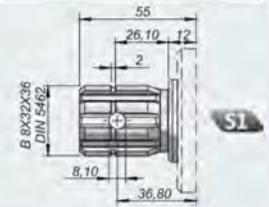

Gear Pump **ISO BI-DIRECTIONAL**

Available Shaft Types

Product Code	Displacement (cm <sup>3</sup> / rev)	Max.Cont. Pressure (100%)(bar)	Max.Peak Pressure (6 sec.max.)(bar)	Max.Cont. Speed (rpm)	Inlet	Outlet
20/ISO Bi-Directional						
22149006	6	280	330	2300	G1/2"	G1/2"
22149010	10					
22149016	16					
22149020	20	260	300	2100	G3/4"	G3/4"
22149025	25	220	270			
22149032	32	190	220			
22149040	40	180	200	1900		