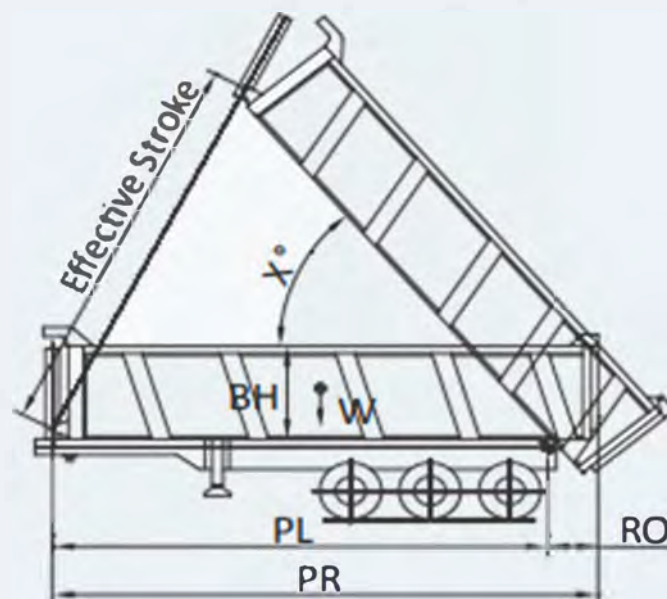

- All cylinder materials are DIN 2391 St 52 BK+S
- Working pressure is 170 bar.
- Maximum working pressure is 190 bar.
- All stage surfaces are 50 micron hard chrome coated.

Product Code	Stage Number	PR	RO	BH	X°	Max. Tipping Weight	Weight	Oil Cap.	Stroke	ØA	ØA1	B	C	ØD	ØD1	E	F	E1	F1	Oil Inlet	M
	No	mm	mm	mm	°	ton	kg	l	mm	mm	mm	mm	mm	mm	mm	mm	mm	mm	mm	"	mm
LWCH-115-3-2526-H	3	3200-3500	200-300	400-1000	44-53	26-42	134	23	2526	136	161	1132	403	55	68	180	280	205	301	3/4"	343
LWCH-115-3-2979-H	3	3700-4000	200-400	400-1000	45-53	25-36	150	27	2979	136	161	1282	403	55	68	180	280	205	301	3/4"	343
LWCH-135-3-3225-H	3	4200-4600	200-600	400-1600	42-52	38-35	213	44	3225	161	186	1432	403	68	68	205	321	235	351	3/4"	343
LWCH-160-3-3225-H	3	4200-4600	200-600	400-1600	42-52	55-89	269	62	3225	186	214	1432	403	68	68	235	351	250	366	3/4"	343
LWCH-135-4-3368-H	4	4400-4800	200-600	400-1600	42-52	24-50	183	36	3368	161	186	1132	403	68	68	205	321	235	351	3/4"	343
LWCH-160-4-3368-H	4	4400-4800	200-600	400-1600	42-52	38-78	230	52	3368	186	214	1132	403	68	68	235	351	250	366	3/4"	343
LWCH-135-4-3968-H	4	5100-5700	200-600	400-1600	42-52	23-41	206	43	3968	161	186	1282	403	68	68	205	321	235	351	3/4"	343
LWCH-160-4-3968-H	4	5100-5700	200-600	400-1600	42-52	37-57	260	62	3968	186	214	1282	403	68	68	235	351	250	366	3/4"	343
LWCH-135-4-4300-H	4	5700-6400	400-800	800-2000	42-52	25-46	229	47	4300	161	186	1432	403	68	68	205	321	235	351	3/4"	343
LWCH-160-4-4300-H	4	5700-6400	400-800	800-2000	42-52	39-71	290	67	4300	186	214	1432	403	68	68	235	351	250	366	3/4"	343
LWCH-160-5-5375-H	5	6900-7700	400-800	800-2000	43-52	24-40	306	70	5375	186	214	1432	403	68	68	235	351	250	366	3/4"	343
LWCH-185-5-5375-H	5	6900-7700	400-800	800-2000	43-52	39-65	382	98	5375	214	243	1432	403	68	68	250	366	290	406	3/4"	343