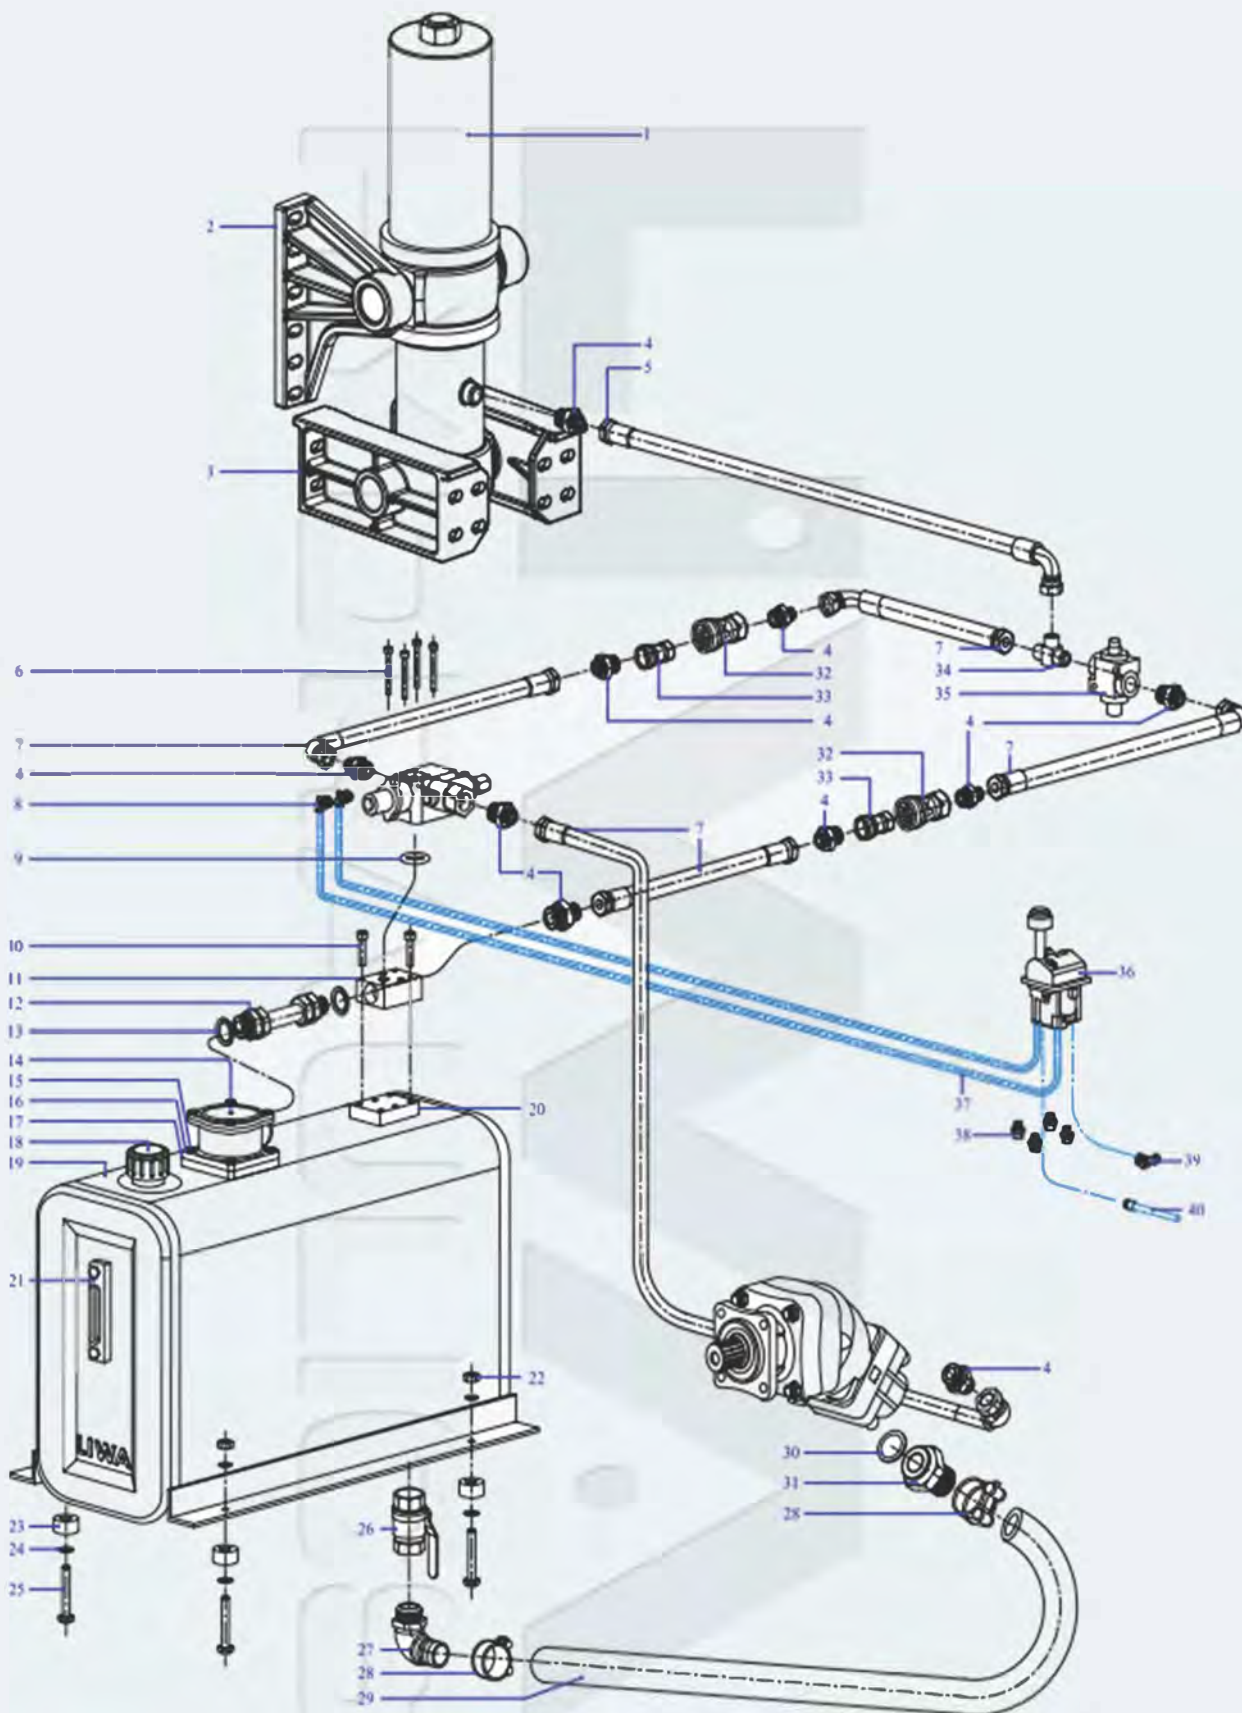

HYDRAULIC KITS HYDRAULIC COMPLETE KITS 24 m3 - 99124763

HYDRAULIC KIT CODE: 99124763

24 m3 HYDRAULIC KIT

P.NO	QUANTITY	DESCRIPTION OF PRODUCT
1	1	TELESCOPIC CYLINDER
2	1	CYLINDER FRAME BRACKET KIT
3	1	CYLINDER CHASSIS BRACKET KIT
4	11	FITTING
5	1	PRESSURE HOSE
6	1	RETURN FILTER
7	1	FILTER FLANGE
8	2	BOLT
9	2	BOLT WASHER
10	1	FILLER CAP
11	1	OIL TANK SIDE MOUNT
12	4	FIBER NUT
13	4	TANK RUBBER
14	4	WASHER
15	4	BOLT
16	1	PRESSURE HOSE
17	1	"T" FITTING
18	2	BOLT FOR SUB PLATE
19	1	ORING
20	1	VALVE PLATE
21	1	BALL VALVE
22	2	HOSE PILLAR ELBOW 90
23	2	HOSE CLIPS
24	1	SUCTION HOSE
25	1	REDUCER FITTING
26	1	WASHER WITH SEAL
27	2	AIR FITTING ELBOW 1/8
28	1	TIPPING VALVE
29	1	PRESSURE HOSE
30	4	BOLTS FOR VALVE MOUNT
31	1	PUMP SEAL
32	1	GEAR PUMP
33	2	QUICK COUPLING FEMALE
34	2	QUICK COUPLING MALE
35	4	PRESSURE HOSE
36	1	"T" FITTING
37	1	LIMIT CONTROL VALVE HYDRAULIC
38	1	PNEUMATIC TIPPING CONTROL
39	1	AIR HOSE
40	1	AIR FITTING STRAIGHT 1/8
41	1	"T" AIR FITTING
42	1	AIR FITTING STRAIGHT 1/4