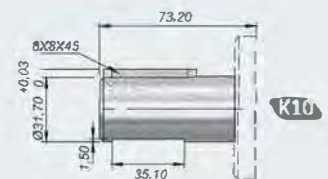

Product Code		Displacement (cm³ / rev)	Max.Cont. Pressure (100%)(bar)	Max.Peak Pressure (6 sec.max.)(bar)	Max.Cont. Speed (rpm)	Inlet	Outlet
CCW Left	CW Right						
44777022	44778022	22	300	350	2920	G3/4"	G1/2"
44777033	44778033	33			2890		
44777045	44778045	45			2250		
44777056	44778056	56			2300	G1"	G3/4"
44777065	44778065	65	2300				
44777080	44778080	80	250	300	2135	G1 1/4"	G1"
44777107	44778107	107			1850		
44777125	44778125	125			1790