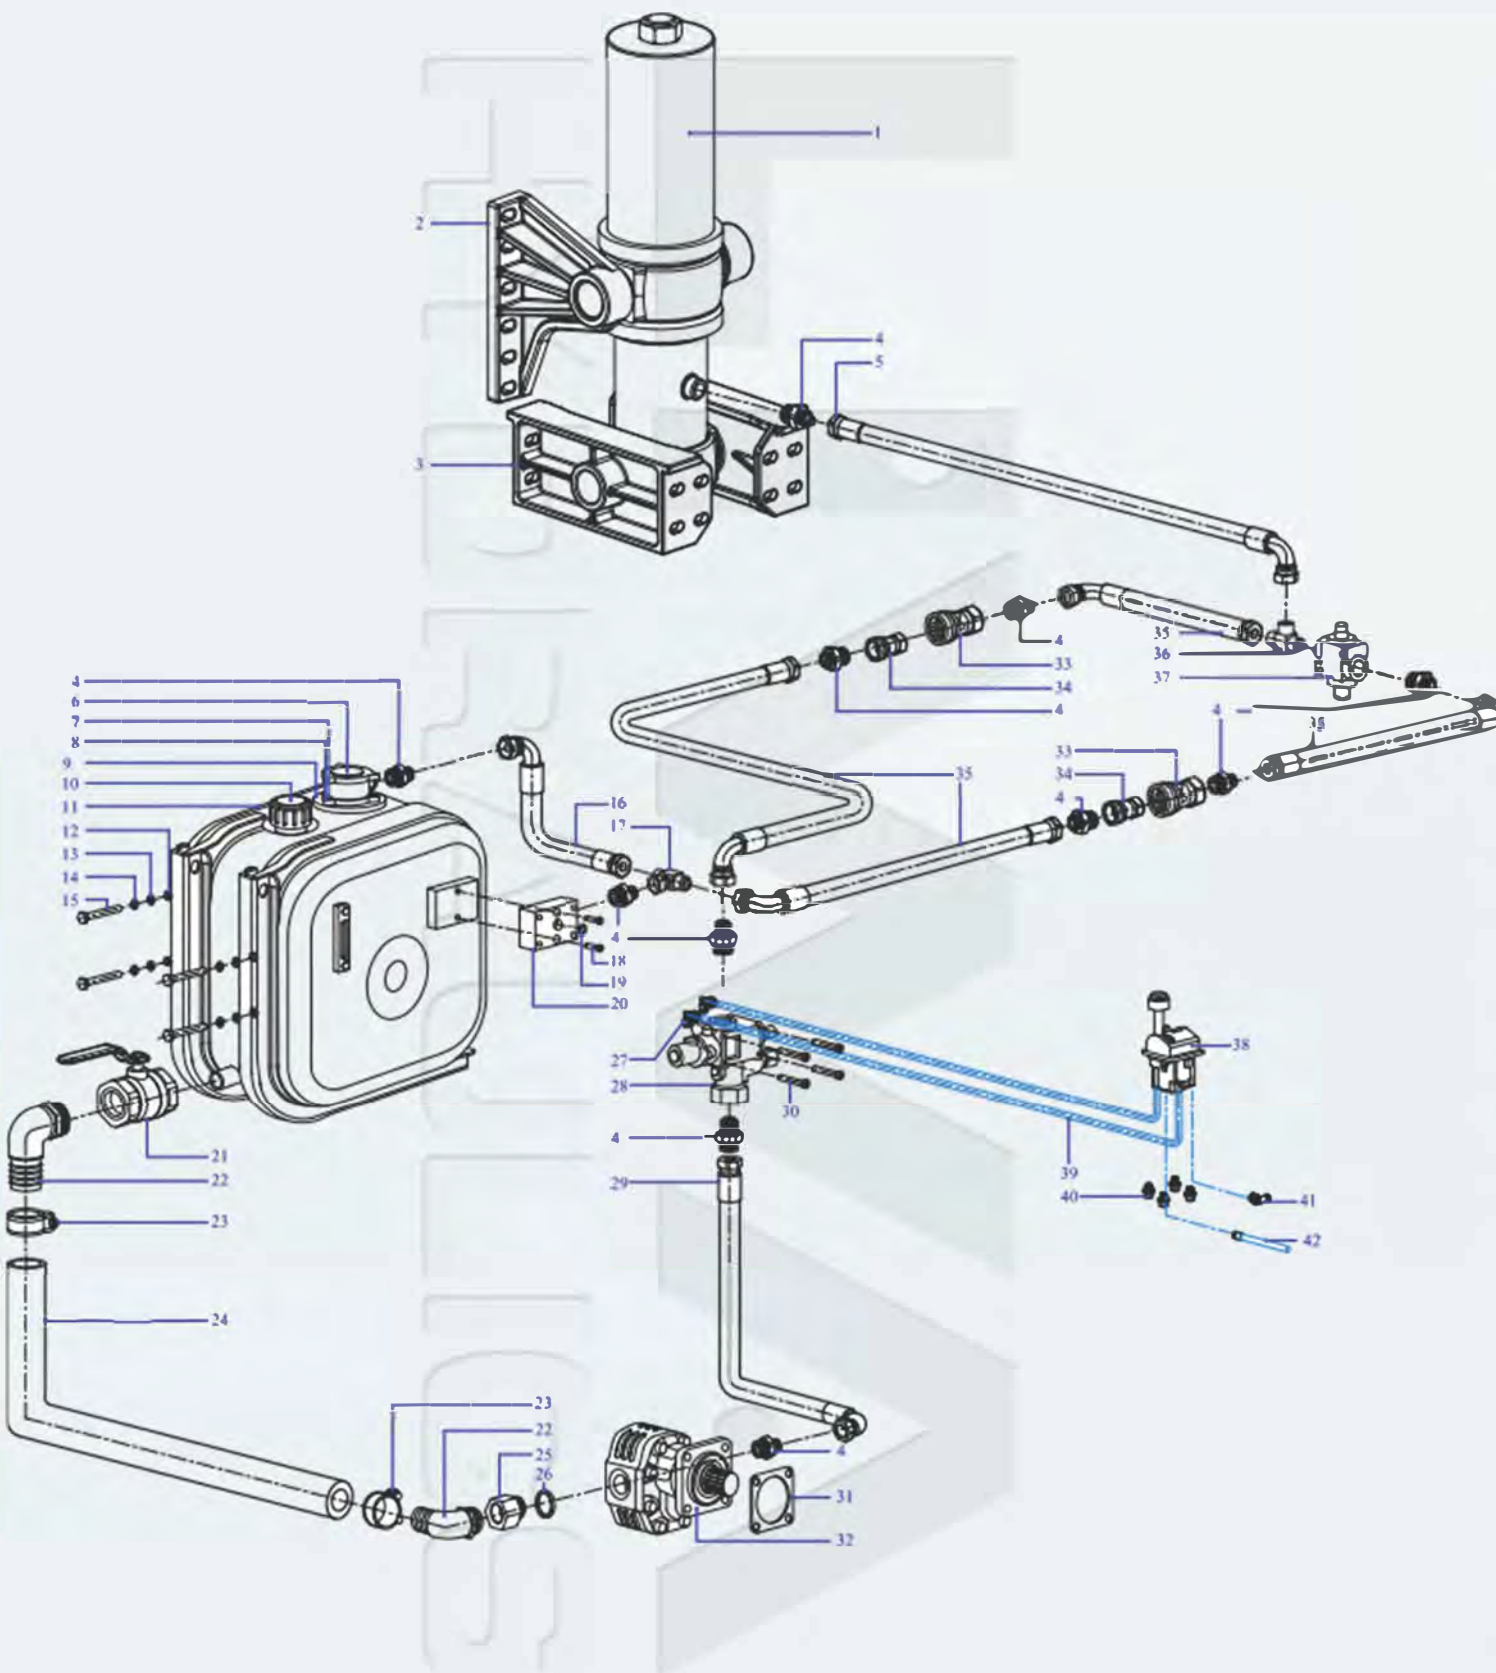

HYDRAULIC KITS HYDRAULIC COMPLETE KITS 24 m3 - 99124662

HYDRAULIC KIT CODE: 99124662		
24 m3 HYDRAULIC KIT		
P.NO	QUANTITY	DESCRIPTION OF PRODUCT
1	1	TELESCOPIC CYLINDER
2	1	CYLINDER FRAME BRACKET KIT
3	1	CYLINDER CHASSIS BRACKET KIT
4	10	FITTING
5	1	PRESSURE HOSE
6	4	BOLTS FOR PLATE MOUNT
7	5	PRESSURE HOSE
8	2	AIR FITTING ELBOW 1/8
9	1	WASHER WITH SEAL
10	2	BOLTS FOR SUB PLATE
11	1	VALVE PLATE
12	1	FILTER CONNECTION
13	1	WASHER WITH SEAL
14	1	RETURN FILTER
15	2	BOLT
16	2	BOLT WASHER
17	1	FILTER FLANGE
18	1	FILLER CAP
19	1	OIL TANK REAR MOUNT
20	1	SUB PLATE
21	1	OIL INDICATOR
22	4	FIBER NUT
23	4	TANK RUBBER
24	4	WASHER
25	4	BOLT
26	1	BALL VALVE
27	2	HOSE PILLAR ELBOW 90
28	2	HOSE CLIPS
29	1	SUCTION HOSE
30	1	WASHER WITH SEAL
31	1	INLET FITTING
32	2	QUICK COUPLING FEMALE
33	2	QUICK COUPLING MALE
34	1	"T" FITTING
35	1	LIMIT CONTROL VALVE HYDRAULIC
36	1	PNEUMATIC TIPPING CONTROL
37	1	AIR HOSE
38	4	AIR FITTING STRAIGHT 1/8
39	1	"T" AIR FITTING
40	1	AIR FITTING ELBOW 1/8
41	1	BENT AXIS PISTON PUMP
42	1	TIPPING VALVE