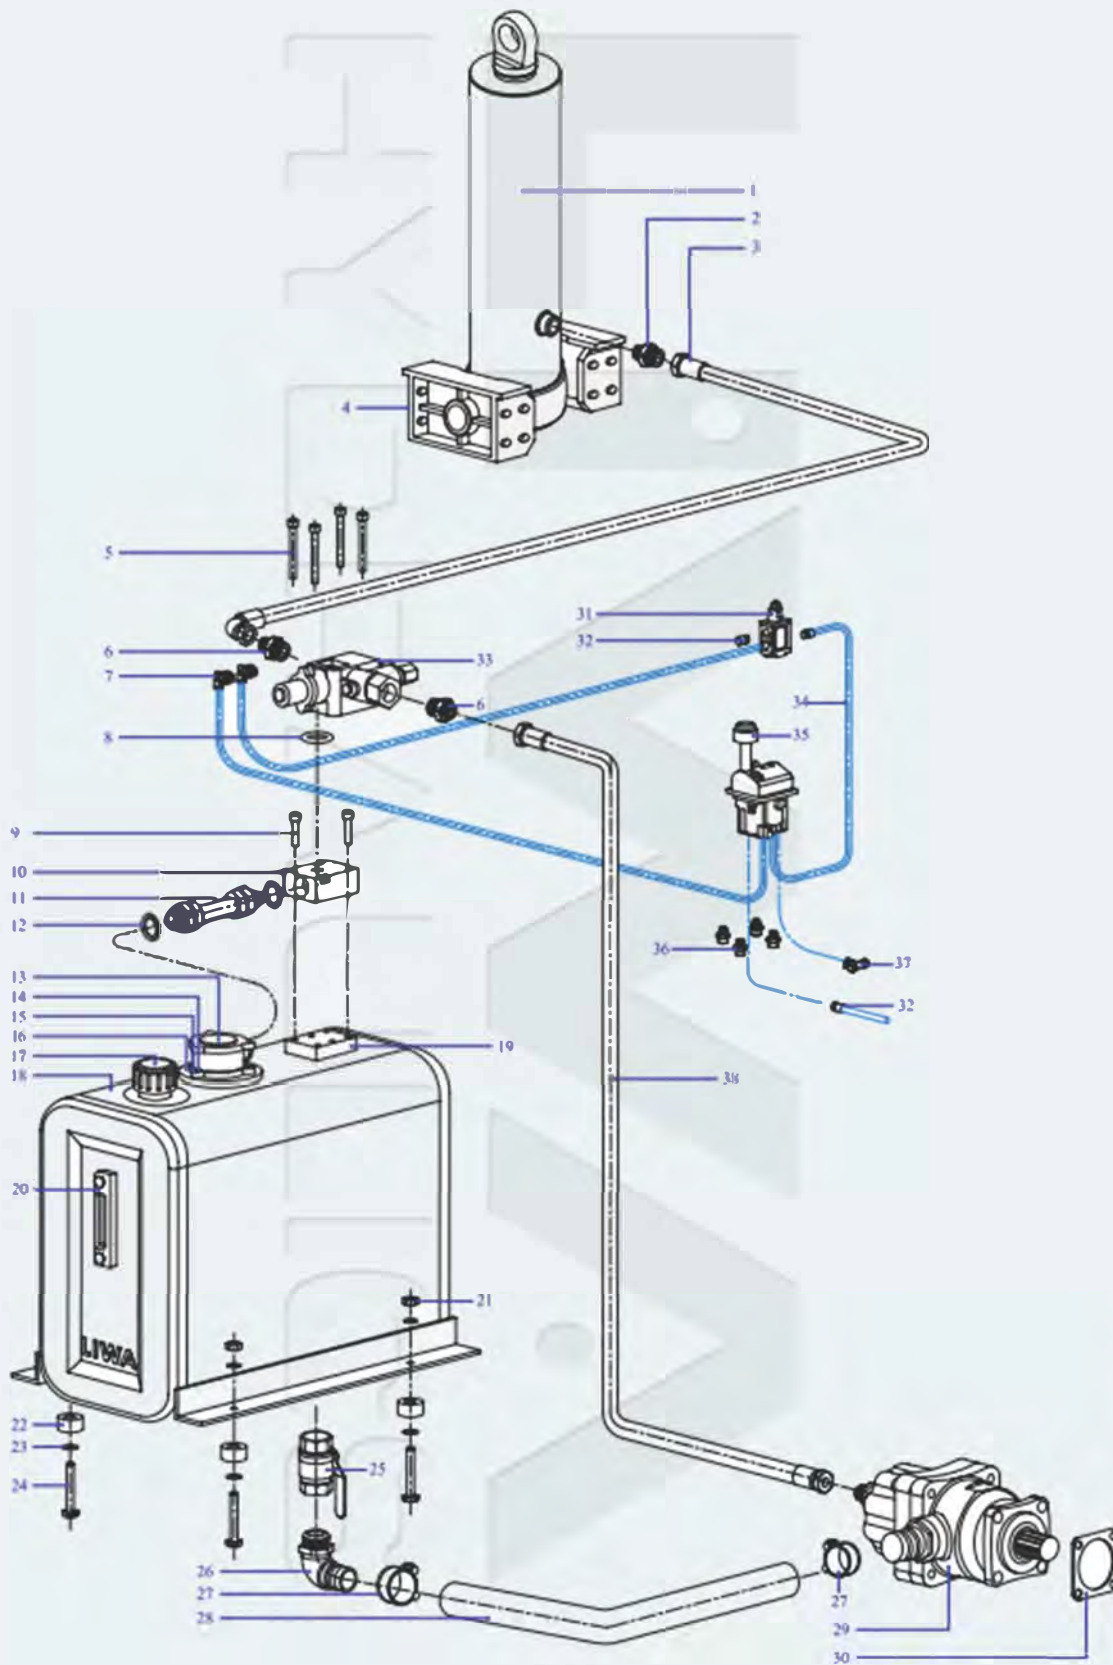

HYDRAULIC KITS HYDRAULIC COMPLETE KITS 16 m3 - 99116532

HYDRAULIC KIT CODE: 99116532

16 m3 HYDRAULIC KIT

P.NO	QUANTITY	DESCRIPTION OF PRODUCT
1	1	TELESCOPIC CYLINDER
2	1	FITTING
3	1	PRESSURE HOSE
4	1	CYLINDER BRACKET KIT
5	4	BOLT FOR VALVE MOUNT
6	2	FITTING
7	2	AIR FITTING ELBOW 1/8
8	1	WASHER WITH SEAL
9	2	BOLT FOR VALVE PLATE
10	1	VALVE PLATE
11	1	FILTER CONNECTION
12	2	WASHER WITH SEAL
13	1	RETURN FILTER
14	2	BOLT
15	2	BOLT WASHER
16	1	FILTER FLANGE
17	1	FILLER CAP
18	1	OIL TANK
19	1	SUB PLATE
20	1	OIL INDICATOR
21	4	FIBER NUT
22	4	TANK RUBBER
23	4	WASHER
24	4	BOLT
25	1	BALL VALVE
26	2	HOSE PILLAR ELBOW 90
27	2	HOSE CLIPS
28	1	SUCTION HOSE
29	1	PISTON PUMP
30	1	PUMP SEAL
31	1	LIMIT CONTROL VALVE
32	2	AIR FITTING STRAIGHT 1/4
33	1	TIPPING VALVE
34	1	AIR HOSE
35	1	PNEUMATIC TIPPING CONTROL
36	4	AIR FITTING STRAIGHT 1/8
37	1	AIR FITTING "T"
38	1	PRESSURE HOSE