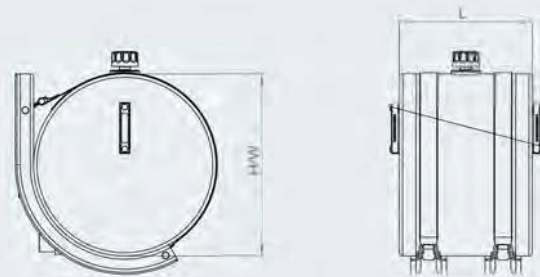

Sizes

Product Code	H Hight (mm)	L Lenght (mm)	Tank Volume (l)
77302044	Ø400	350	44
77302063	Ø400	500	63
77302082	Ø400	650	82
77302100	Ø400	800	100
77302125	Ø400	1000	125
77302064	Ø550	270	64
77302083	Ø550	350	83
77302123	Ø550	520	123
77302155	Ø550	650	155
77302202	Ø550	850	202
77302135	Ø620	450	135
77302166	Ø620	550	166
77302211	Ø620	700	211
77302232	Ø620	770	232
77302257	Ø620	850	257
77302154	Ø660	450	154
77302188	Ø660	550	188
77302222	Ø660	650	222
77302256	Ø660	750	256
77302308	Ø660	900	308

Standarts

- FillerCup
- Mounting Kit
- Painted Steel Belts
- Oil Lever Indicator

Options

- Stainless Steel Belts