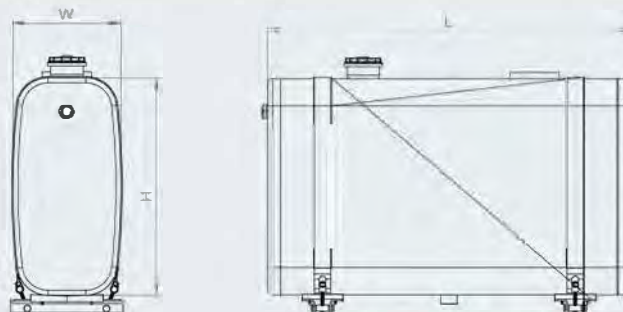

Sizes

Product Code	H Height (mm)	W Width (mm)	L Length (mm)	Tank Volume H*W*L (lt)
77102080	350	350	650	80
77102122	350	350	1000	122
77102159	350	350	1300	159
77102196	350	350	1600	196
77102076	410	310	600	76
77102096	410	310	750	96
77103146	410	310	1150	146
77102178	410	310	1400	178
77102107	510	310	680	107
77102121	510	310	770	121
77102134	510	310	850	134
77102158	510	310	1000	158
77102174	510	310	1100	174
77102197	510	310	1250	197
77102172	520	420	790	172
77102194	520	420	890	194
77102214	520	420	980	214
77102240	520	420	1100	240
77102273	520	420	1250	273
77102136	650	320	650	136
77102187	650	320	900	187
77102228	650	320	1100	228
77102260	650	320	1250	260
77102123	700	250	700	123
77102148	700	250	850	148
77102175	700	250	1000	175
77102210	700	250	1200	210

Standarts

- Return Filter
- Filler Cup Antisplash
- Mounting Kit
- Painted Steel Belts
- Oil Lever Eye

Options

- Multi connect valve plate on top
- Multi connect valve plate on side
- Stainless Steel Belts
- L Size is changeable