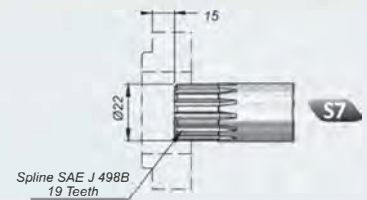

Available Shaft Types

Product Code	Displacement (cm³ / rev)	Max.Cont. Pressure (100%)(bar)	Max.Peak Pressure (6 sec.max.)(bar)	Max.Cont. Speed (rpm)	Inlet	Outlet
20/UNI Bi-Directional						
22139006	6	280	330	2300	G1/2"	G1/2"
22139010	10					
22149016	16					
22139020	20	260	300	2100	G3/4"	G3/4"
22139025	25	220	270			
22139032	32	190	220			
22139040	40	180	200	1900