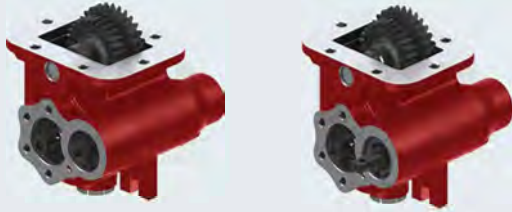

Gear Box MERCEDES G2 / 24 (5/6, 71-5/7,31)

Used Vehicles

307 - 309 - 328 - 508 - 608 DE - 610 - 708 - 709 - LO608 - LO708 **MERCEDES BENZ**

Product Code	55649620	55649621
Mounting Type	Left Side	Left Side
Control Type	Pneumatic	Mechanic
Rotation Type	Left (ccw)	Left (ccw)
Weight	11 kg	11 kg