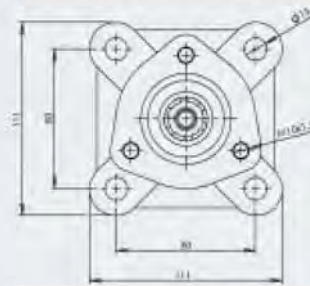

Adapter **4X3 ADAPTER**

Product Code 66100720
Weight 2.6 kg