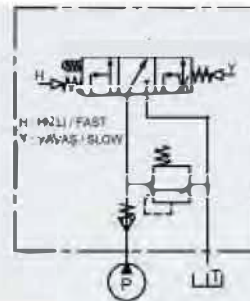

Valve **TIPPING VALVE TANK TYPE**

Product Code	66140460	66140460
Flow Rate	110 lpm	110 lpm
Work Pressure	180 bar	180 bar
Max. Pressure	230 bar	230 bar
Weight	7.2 kg	7.2 kg