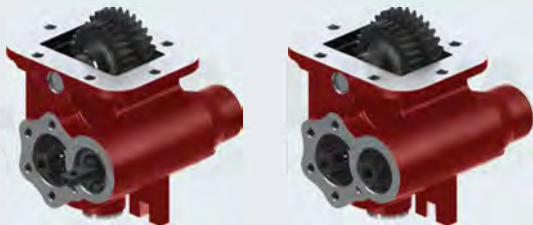

Used Vehicles

IVECO DAILY 35C11 UNIJET - DAILY GAMMA 2000 / RENAULT MASCOTT / 35C13 IVECO / 35S11

Product Code	55149644
Mounting Type	Left Side
Control Type	Mechanic
Rotation Type	Right (cw)
Weight	11 kg

Gear Box ZF ECOLITE 6S300 / 6S300 (6,73) - 6S350 (6,73) / 6S350 - 6AS300 VD2832.6 / 2833.6