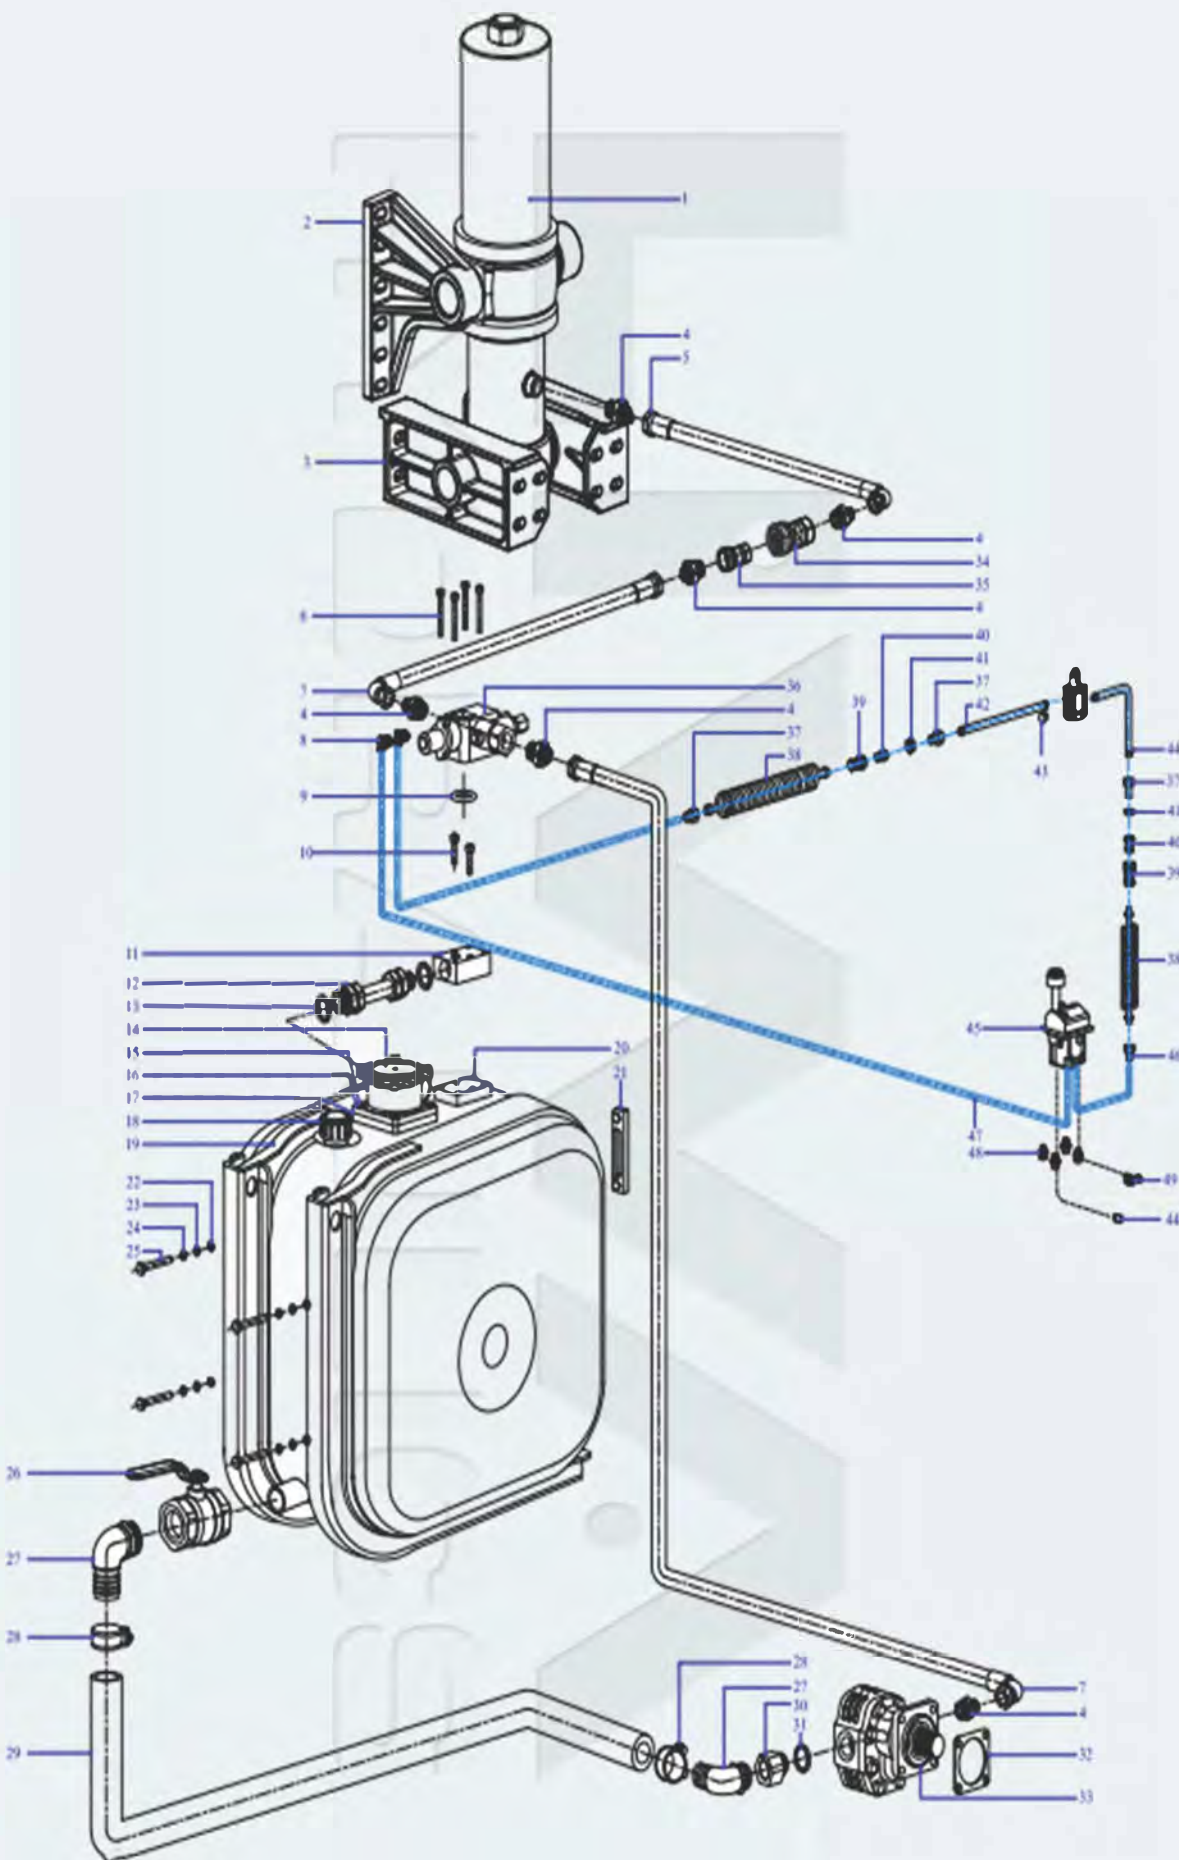

**HYDRAULIC KITS HYDRAULIC COMPLETE KITS 24 m3 - 99124661**

HYDRAULIC KIT CODE: 99124661		
24 m3 HYDRAULIC KIT		
P.NO	QUANTITY	DESCRIPTION OF PRODUCT
1	1	TELESCOPIC CYLINDER
2	1	CYLINDER FRAME BRACKET KIT
3	1	CYLINDER CHASSIS BRACKET KIT
4	5	FITTING
5	1	PRESSURE HOSE
6	4	BOLTS FOR PLATE MOUNT
7	1	PRESSURE HOSE
8	2	AIR FITTING ELBOW 1/8
9	1	WASHER WITH SEAL
10	2	BOLTS FOR SUB PLATE
11	1	VALVE PLATE
12	1	FILTER CONNECTION
13	1	WASHER WITH SEAL
14	1	RETURN FILTER
15	2	BOLT
16	2	BOLT WASHER
17	1	FILTER FLANGE
18	1	FILLER CAP
19	1	OIL TANK SIDE MOUNT
20	1	SUB PLATE
21	1	OIL INDICATOR
22	4	FIBER NUT
23	4	TANK RUBBER
24	4	WASHER
25	4	BOLT
26	1	BALL VALVE
27	2	HOSE PILLAR ELBOW 90
28	2	HOSE CLIPS
29	1	SUCTION HOSE
30	1	REDUCER FITTING
31	1	WASHER WITH SEAL
32	1	PUMP SEAL
33	1	GEAR PUMP
34	1	QUICK COUPLING FEMALE
35	1	QUICK COUPLING MALE
36	1	TIPPING VALVE
37	2	PNEUMATIC FITTING
38	2	SPIRAL AIR HOSE
39	2	PNEUMATIC QUICK COUPLING FEMALE
40	2	PNEUMATIC QUICK COUPLING MALE
41	4	PNEUMATIC NUT
42	1	AIR FITTING STRAIGHT 1/4
43	1	SILENCER 1/4
44	4	AIR FITTING STRAIGHT 1/4
45	1	PNEUMATIC TIPPING CONTROL
46	4	AIR FITTING STRAIGHT FEMALE-1/4
47	1	AIR HOSE
48	4	AIR FITTING STRAIGHT 1/8
49	1	"T" AIR FITTING
50	1	LIMIT CONTROL VALVE