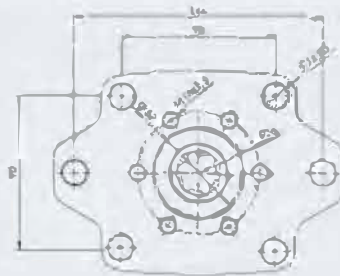

Adapter **4X4 ADAPTER WITH BEARING (SHORT)**

Product Code 66100731  
Weight 3.6 kg

Adapter **4X4 ADAPTER WITH BEARING (LONG)**

Product Code 66100732  
Weight 5 kg

Adapter PTO SAE B - PUMP UNI

Product Code 66100744  
Weight 2.3 kg