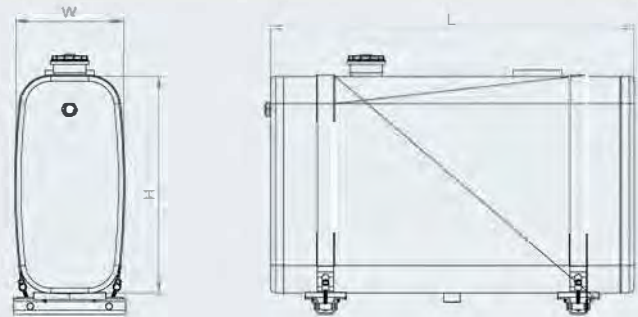

Sizes

Product Code	H Height (mm)	W Width (mm)	L Length (mm)	Tank Volume H*W*L (lit)
77103080	350	350	650	80
77103122	350	350	1000	122
77103159	350	350	1300	159
77103196	350	350	1600	196
77103076	410	310	600	76
77103095	410	310	750	95
77103146	410	310	1150	146
77103178	410	310	1400	178
77103107	510	310	680	107
77103121	510	310	770	121
77103134	510	310	850	134
77103158	510	310	1000	158
77103174	510	310	1100	174
77103197	510	310	1250	197
77103172	520	420	790	172
77103194	520	420	890	194
77103214	520	420	980	214
77103240	520	420	1100	240
77103273	520	420	1250	273
77103136	650	320	650	136
77103187	650	320	900	187
77103228	650	320	1100	228
77103260	650	320	1250	260
77103133	830	230	700	133
77103162	830	230	850	162
77103210	830	230	1100	210
77103238	830	230	1250	238

Standards

- Return Filter
- Filler Cup Antisplash
- Mounting Kit
- Painted Steel Belts
- Oil Lever Eye

Options

- Multi connect valve plate on top
- Multi connect valve plate on side
- Stainless Steel Belts
- L Size is changeable