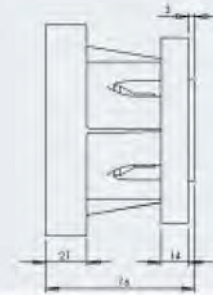

Standarts

- FillerCup
- Mounting Kit
- Painted Steel Belts
- Oil Lever Indicator

Options

- Stainless Steel Belts

Adapter **3X4 ADAPTER**

Product Code 66100710  
Weight 2.6 kg

Adapter **4X3 ADAPTER**

Product Code 66100720  
Weight 2.6 kg