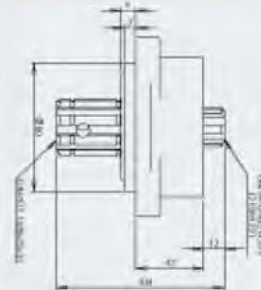

Standarts

- FillerCup
- Mounting Kit
- Painted Steel Belts
- Oil Lever Indicator

Options

- Stainless Steel Belts

Adapter **3X4 ADAPTER**

Product Code 66100710  
Weight 2.6 kg

Adapter **4X3 ADAPTER**

Product Code 66100720  
Weight 2.6 kg