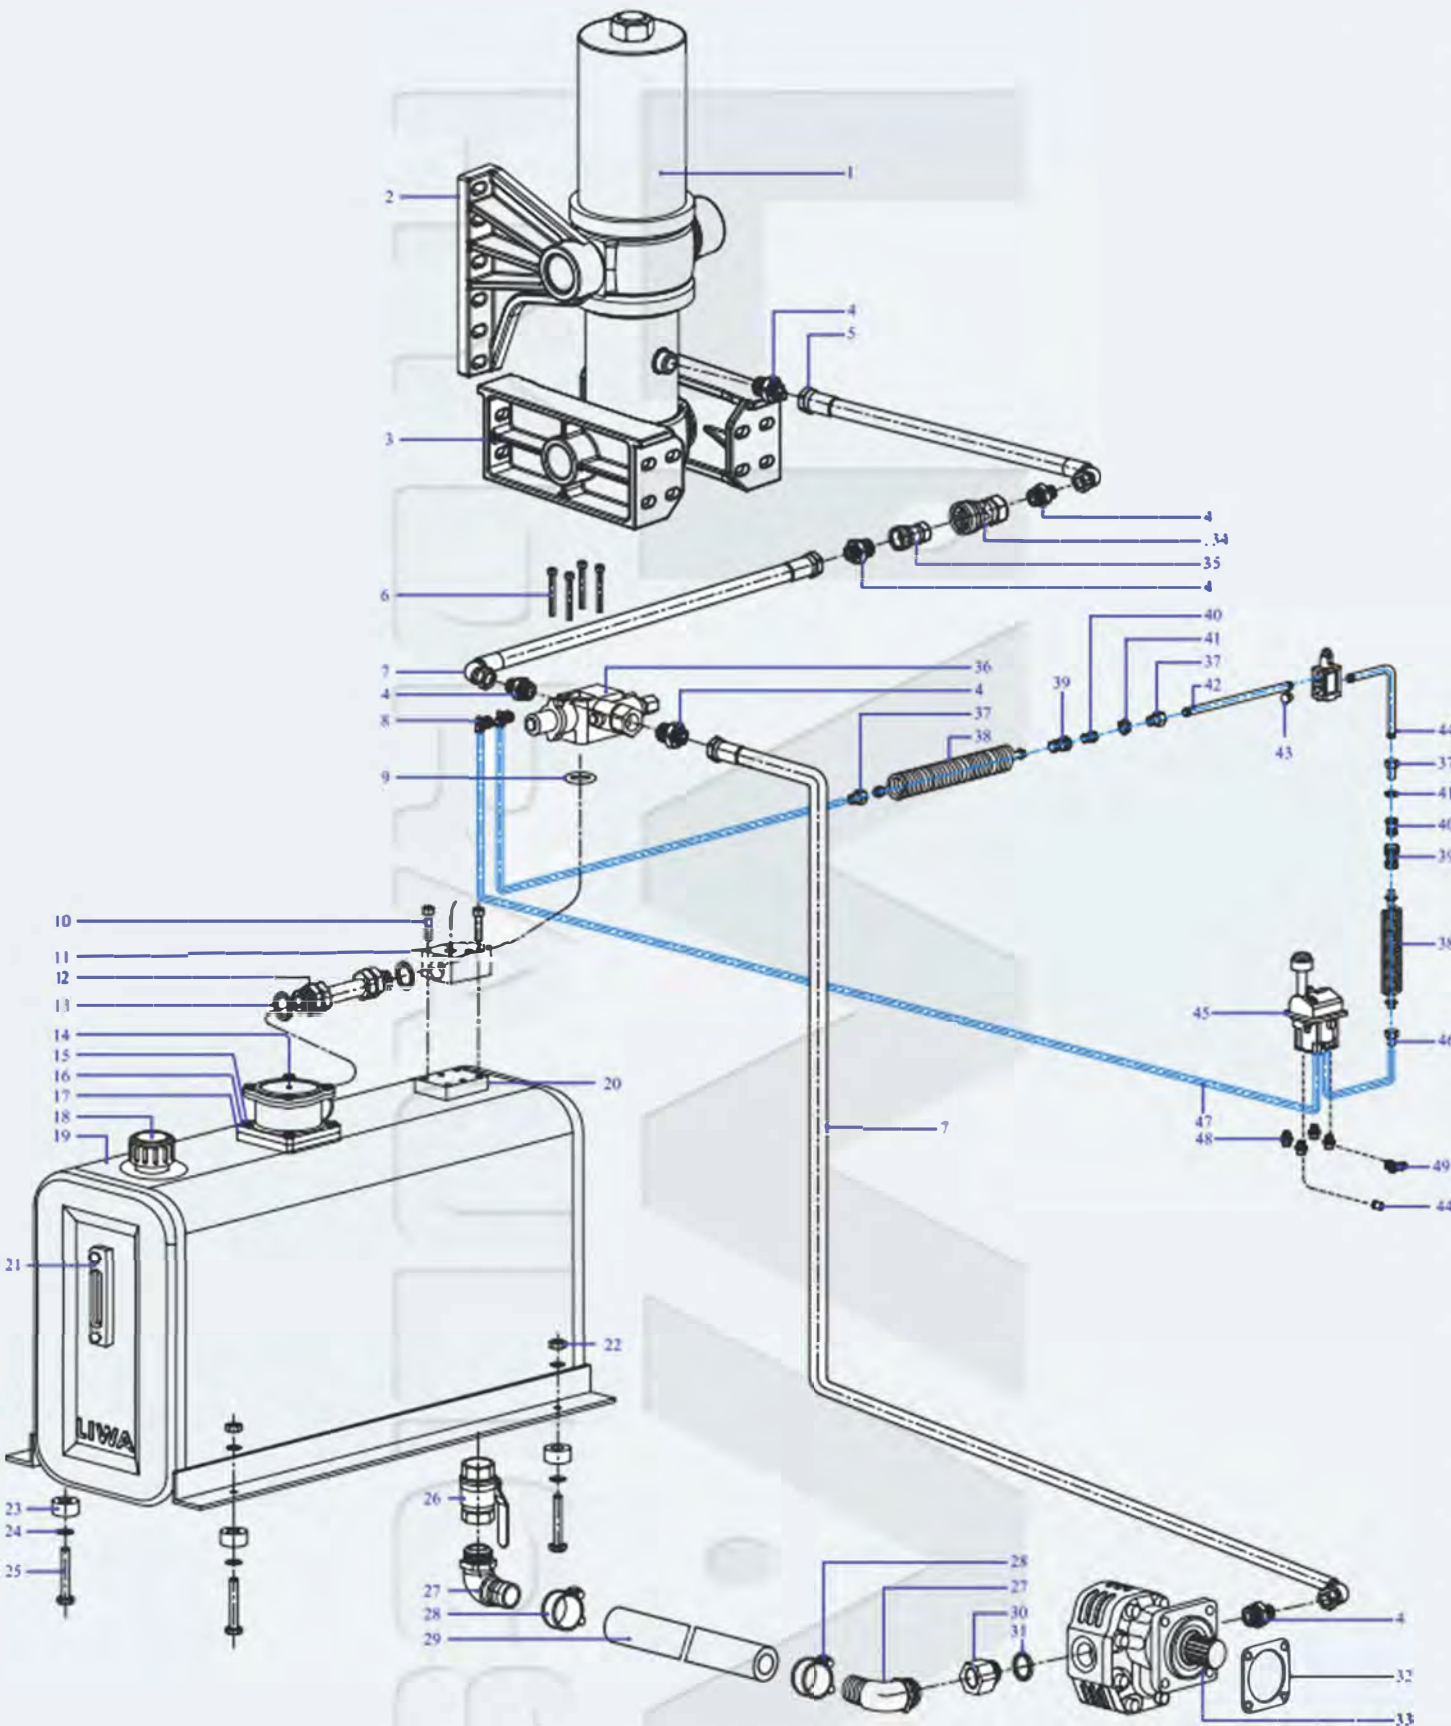

HYDRAULIC KITS HYDRAULIC COMPLETE KITS 45 m3 - 99145681

HYDRAULIC KIT CODE: 99145681		
45 m3 HYDRAULIC KIT		
P.NO	QUANTITY	DESCRIPTION OF PRODUCT
1	1	TELESCOPIC CYLINDER
2	1	CYLINDER FRAME BRACKET KIT
3	1	CYLINDER CHASSIS BRACKET KIT
4	6	FITTING
5	1	PRESSURE HOSE
6	4	BOLTS FOR PLATE MOUNT
7	2	PRESSURE HOSE
8	2	AIR FITTING ELBOW 1/8
9	1	WASHER WITH SEAL
10	2	BOLTS FOR SUB PLATE
11	1	VALVE PLATE
12	1	FILTER CONNECTION
13	2	WASHER WITH SEAL
14	1	RETURN FILTER
15	2	BOLT
16	2	BOLT WASHER
17	1	FILTER FLANGE
18	1	FILLER CAP
19	1	OIL TANK REAR MOUNT
20	1	SUB PLATE
21	1	OIL INDICATOR
22	4	FIBER NUT
23	4	TANK RUBBER
24	4	WASHER
25	4	BOLT
26	1	BALL VALVE
27	2	HOSE PILLAR ELBOW 90
28	2	HOSE CLIPS
29	1	SUCTION HOSE
30	1	REDUCER FITTING
31	1	WASHER WITH SEAL
32	1	PUMP SEAL
33	1	GEAR PUMP
34	1	QUICK COUPLING FEMALE
35	1	QUICK COUPLING MALE
36	1	TIPPING VALVE
37	2	PNEUMATIC FITTING
38	2	SPIRAL AIR HOSE
39	2	PNEUMATIC QUICK COUPLING FEMALE
40	2	PNEUMATIC QUICK COUPLING MALE
41	4	PNEUMATIC NUT
42	1	AIR FITTING STRAIGHT 1/4
43	1	SILENCER 1/4
44	4	AIR FITTING STRAIGHT 1/4
45	1	PNEUMATIC TIPPING CONTROL
46	4	AIR FITTING STRAIGHT FEMALE-1/4
47	1	AIR HOSE
48	4	AIR FITTING STRAIGHT 1/8
49	1	"T" AIR FITTING
50	1	LIMIT CONTROL VALVE