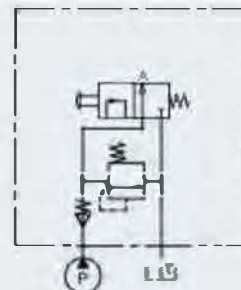

Valve **SINGLE CONTROL TIPPING VALVE**

Product Code	66140440
Flow Rate	140 lpm
Work Pressure	190 bar
Max. Pressure	230 bar
Weight	3.6 kg