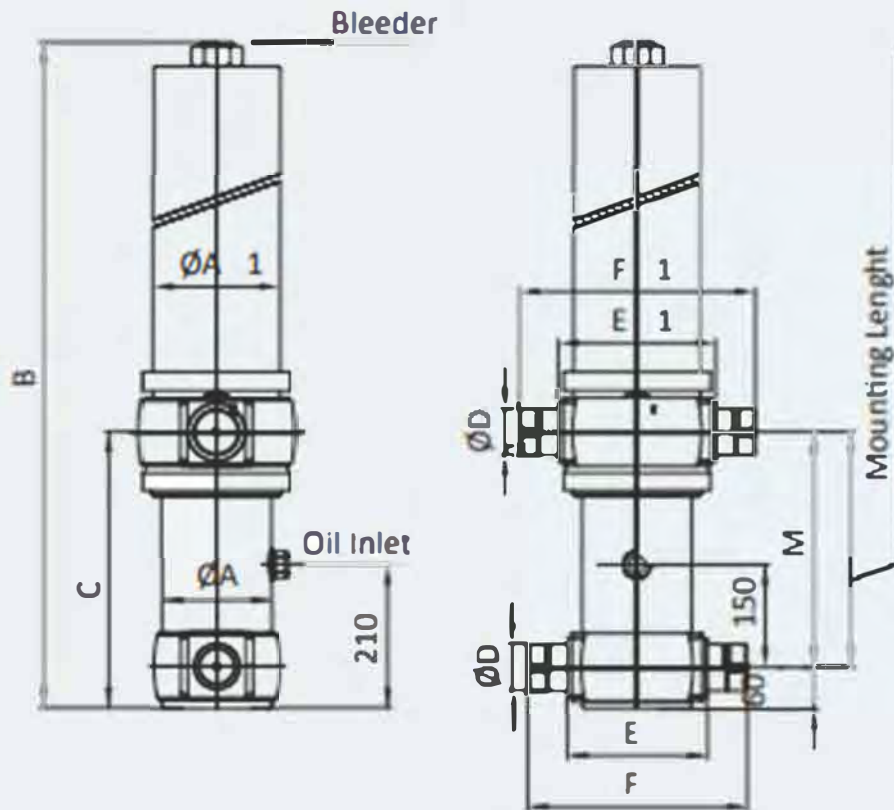

CYLINDERS FRONT TYPE TELESCOPIC CYLINDER H TYPE

Diameter	Thrust Force
190 bar	
mm	ton
212	68,4
185	52,1
160	39,0
135	27,7
115	20,1
95	13,7
75	8,6
55	4,6