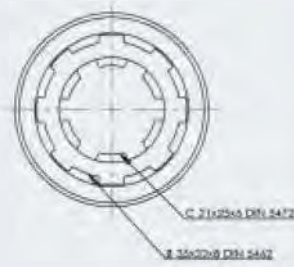

Coupling **6X8 COUPLING**

Product Code 66100770
Weight 0.2 kg