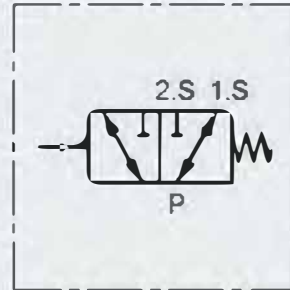

Valve **TRAILER DIVERTER VALVE**

Product Code	66140470
Flow Rate	140 lpm
Work Pressure	---
Max. Pressure	230 bar
Weight	5 kg