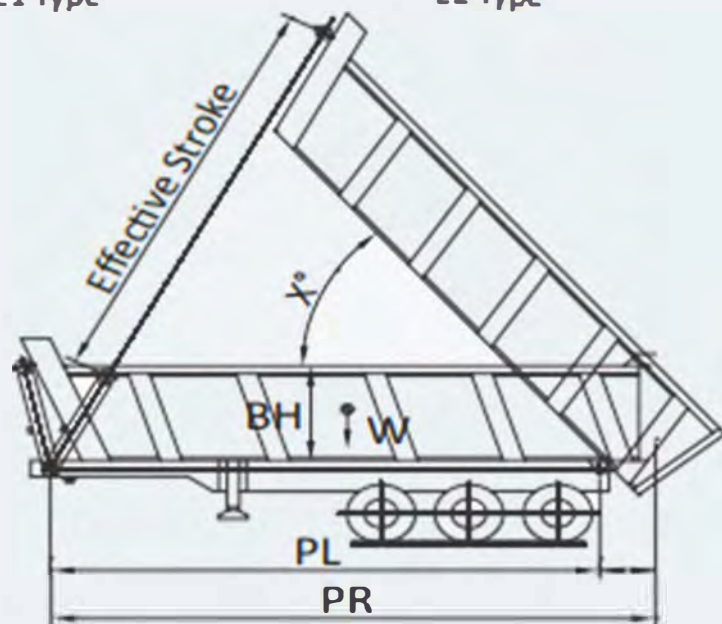

- All cylinder materials are DIN 2391 St 52 BK+S
- Working pressure is 170 bar.
- Maximum working pressure is 190 bar.
- All stage surfaces are 50 micron hard chrome coated.

Product Code	Stage Number	PR	RO	BH	X°	Max. Tipping Weight	Weight	Oil Cap.	Stroke	ØA	B	C	ØD	E	F
	No	mm	mm	mm	°	ton	kg	lt	mm	mm	mm	mm	mm	mm	mm
LWCH-115-3-2526-E	3	3200-3500	200-300	400-1000	44-53	26-42	89	23	2526	136	1250	1194	180	¾	1159
LWCH-115-3-2979-E	3	3700-4000	200-400	400-1000	45-53	25-36	101	27	2979	136	1400	1344	180	¾	1309
LWCH-135-3-3225-E	3	4200-4600	200-600	400-1600	42-52	38-35	154	44	3225	161	1608	1552	215	¾	1495
LWCH-160-3-3225-E	3	4200-4600	200-600	400-1600	42-52	55-89	197	62	3225	186	1608	1552	250	¾	1495
LWCH-135-4-3368-E	4	4400-4800	200-600	400-1600	42-52	24-50	137	36	3368	161	1307	1251	215	¾	1194
LWCH-160-4-3368-E	4	4400-4800	200-600	400-1600	42-52	38-78	173	52	3368	186	1307	1251	250	¾	1194
LWCH-135-4-3968-E	4	5100-5700	200-600	400-1600	42-52	23-41	154	43	3968	161	1457	1401	215	¾	1344
LWCH-160-4-3968-E	4	5100-5700	200-600	400-1600	42-52	37-57	194	62	3968	186	1457	1401	250	¾	1344
LWCH-135-4-4300-E	4	5700-6400	400-800	800-2000	42-52	25-46	171	47	4300	161	1607	1551	215	¾	1494
LWCH-160-4-4300-E	4	5700-6400	400-800	800-2000	42-52	39-71	216	67	4300	186	1607	1551	250	¾	1494
LWCH-160-5-5375-E	5	6900-7700	400-800	800-2000	43-52	24-40	232	70	5375	186	1607	1551	250	¾	1494
LWCH-185-5-5375-E	5	6900-7700	400-800	800-2000	43-52	39-65	297	98	5375	214	1607	1551	260	¾	1494
LWCH-212-5-5375-E	5	6900-7700	400-800	800-2000	43-52	57-95	356	133	5375	243	1551	1495	290	1	1460