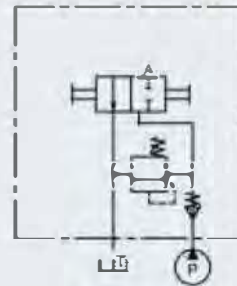

Valve **MECHANIC TIPPING VALVE**

Product Code	66140500
Flow Rate	140 lpm
Work Pressure	---
Max. Pressure	230 bar
Weight	2 kg