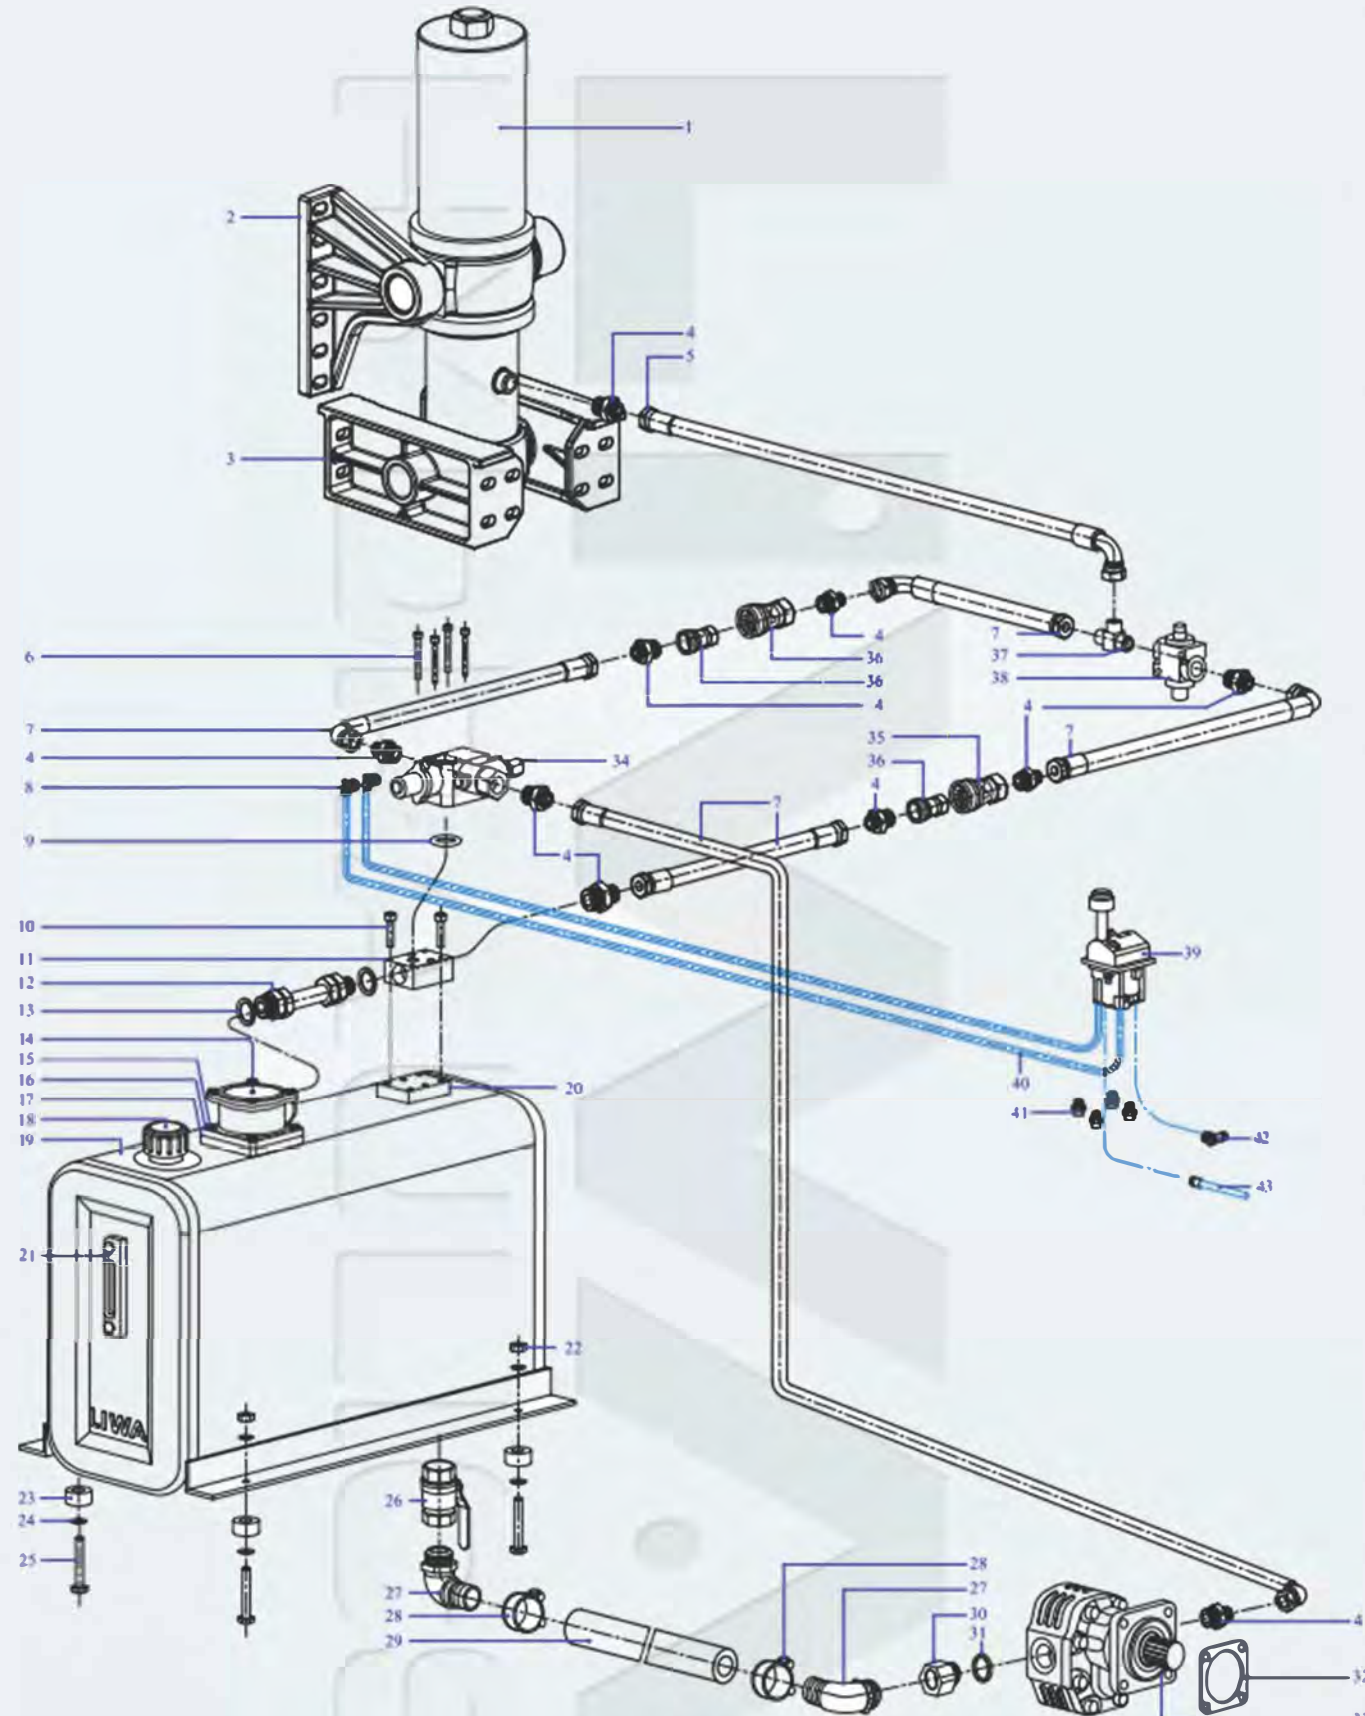

HYDRAULIC KITS HYDRAULIC COMPLETE KITS 32 m3 - 99132671

HYDRAULIC KIT CODE: 99132671

32 m3 HYDRAULIC KIT

P.NO	QUANTITY	DESCRIPTION OF PRODUCT
1	1	TELESCOPIC CYLINDER
2	1	CYLINDER FRAME BRACKET KIT
3	1	CYLINDER CHASSIS BRACKET KIT
4	10	FITTING
5	1	PRESSURE HOSE
6	4	BOLTS FOR VALVE MOUNT
7	5	PRESSURE HOSE
8	2	AIR FITTING ELBOW 1/8
9	1	WASHER WITH SEAL
10	2	BOLTS FOR PLATE MOUNT
11	1	VALVE PLATE
12	1	FILTER CONNECTION
13	2	WASHER WITH SEAL
14	1	RETURN FILTER
15	2	BOLT
16	2	BOLT WASHER
17	1	FILTER FLANGE
18	1	FILLER CAP
19	1	OIL TANK REAR MOUNT
20	1	SUB PLATE
21	1	OIL INDICATOR
22	4	FIBER NUT
23	4	TANK RUBBER
24	4	WASHER
25	4	BOLT
26	1	BALL VALVE
27	2	HOSE PILLAR ELBOW 90
28	2	HOSE CLIPS
29	1	SUCTION HOSE
30	1	REDUCER FITTING
31	1	WASHER WITH SEAL
32	1	PUMP SEAL
33	2	GEAR PUMP
34	2	TIPPING VALVE
35	2	QUICK COUPLING FEMALE
36	2	QUICK COUPLING MALE
37	1	"T" FITTING
38	1	LIMIT CONTROL VALVE
39	1	PNEUMATIC TIPPING CONTROL
40	1	AIR HOSE
41	4	AIR FITTING STRAIGHT 1/8
42	1	"T" AIR FITTING
43	1	AIR FITTING STRAIGHT 1/4