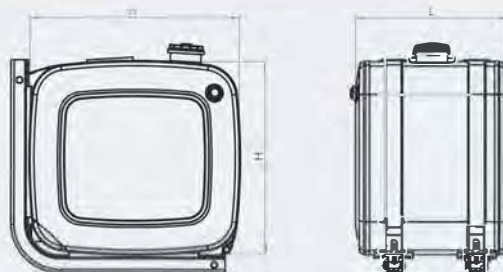

Sizes

Product Code	H Height (mm)	W Width (mm)	L Length (mm)	Tank Volume H*W*L (lit)
77203088	420	520	400	88
77203110	420	520	500	110
77203130	420	520	600	131
77203144	560	640	400	144
77203180	560	640	500	180
77203215	560	640	600	215
77203166	620	670	400	166
77203207	620	670	500	207
77203250	620	670	600	250
77203191	690	690	400	191
77203238	690	690	500	238
77203285	690	690	600	285

Standarts

- Return Filter
- Filler Cup Antisplash
- Mounting Kit
- Painted Steel Belts
- Oil Lever Eye

Options

- Multi connect valve plate on top
- Multi connect valve plate on side
- Stainless Steel Belts
- L Size is changeable