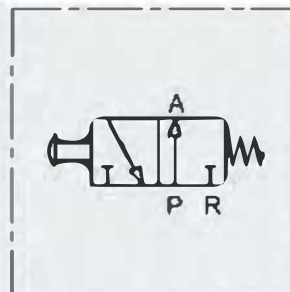

Valve **LIMIT CONTROL VALVE (CLOSED LOOP)**

Product Code	66250230
Flow Rate	140 lpm
Work Pressure	190 bar
Max. Pressure	230 bar
Weight	2.5 kg