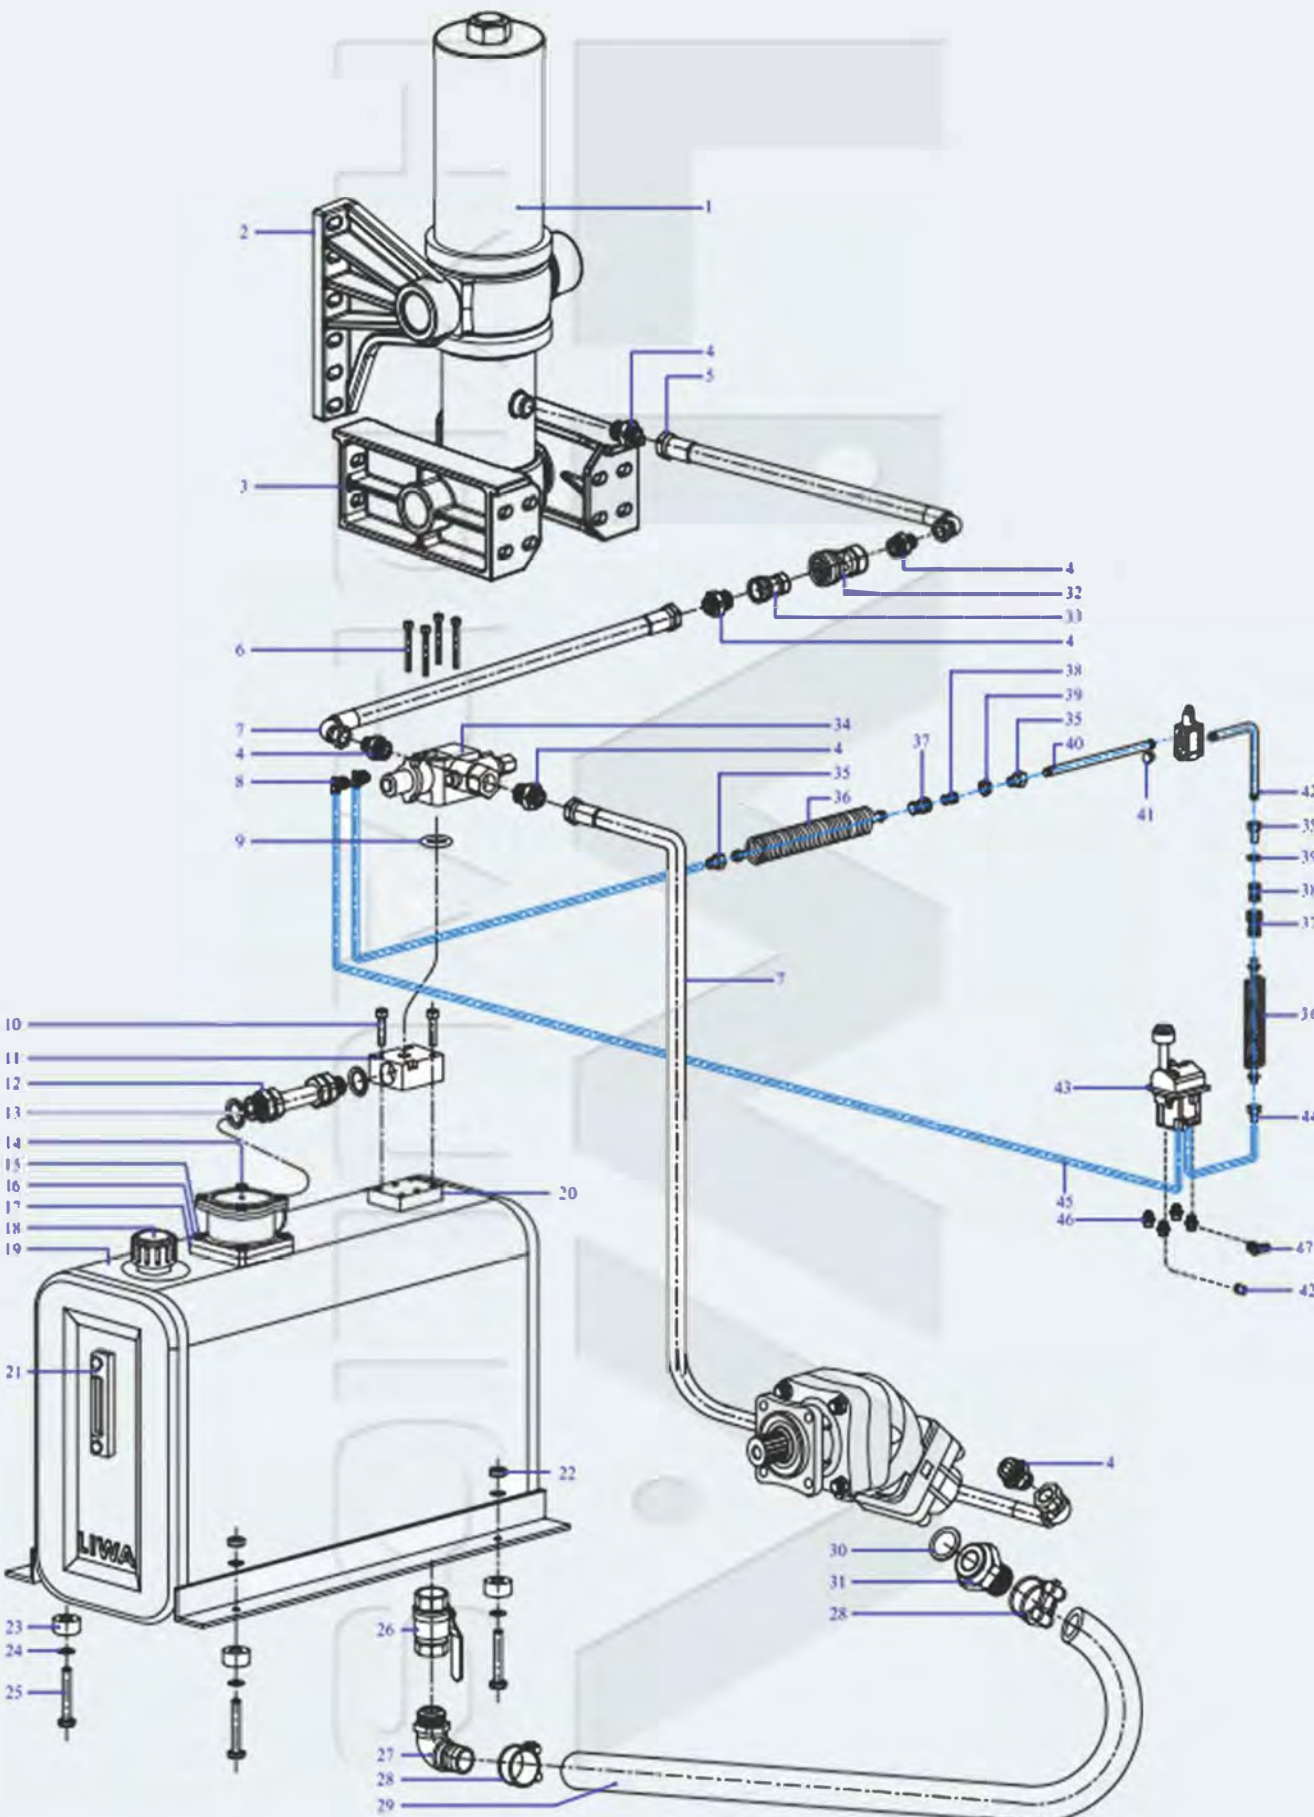

HYDRAULIC KITS HYDRAULIC COMPLETE KITS 32 m3 - 99132772

HYDRAULIC KIT CODE: 99132772

32 m3 HYDRAULIC KIT

P.NO	QUANTITY	DESCRIPTION OF PRODUCT
1	1	TELESCOPIC CYLINDER
2	1	CYLINDER FRAME BRACKET KIT
3	1	CYLINDER CHASSIS BRACKET KIT
4	6	FITTING
5	1	PRESSURE HOSE
6	4	BOLTS FOR PLATE MOUNT
7	1	PRESSURE HOSE
8	2	AIR FITTING ELBOW 1/8
9	1	WASHER WITH SEAL
10	2	BOLTS FOR SUB PLATE
11	1	VALVE PLATE
12	1	FILTER CONNECTION
13	2	WASHER WITH SEAL
14	1	RETURN FILTER
15	2	BOLT
16	2	BOLT WASHER
17	1	FILTER FLANGE
18	1	FILLER CAP
19	1	OIL TANK SIDE MOUNT
20	1	SUB PLATE
21	1	OIL INDICATOR
22	4	FIBER NUT
23	4	TANK RUBBER
24	4	WASHER
25	4	BOLT
26	1	BALL VALVE
27	2	HOSE PILLAR ELBOW 90
28	2	HOSE CLIPS
29	1	SUCTION HOSE
30	1	WASHER WITH SEAL
31	1	INLET FITTING
32	1	QUICK COUPLING FEMALE
33	1	QUICK COUPLING MALE
34	1	TIPPING VALVE
35	2	PNEUMATIC FITTING
36	2	SPIRAL AIR HOSE
37	2	PNEUMATIC QUICK COUPLING FEMALE
38	2	PNEUMATIC QUICK COUPLING MALE
39	4	PNEUMATIC NUT
40	1	AIR FITTING STRAIGHT 1/4
41	1	SILENCER 1/4
42	4	AIR FITTING STRAIGHT 1/4
43	1	PNEUMATIC TIPPING CONTROL
44	4	AIR FITTING STRAIGHT FEMALE-1/4
45	1	AIR HOSE
46	4	AIR FITTING STRAIGHT 1/8
47	1	"T" AIR FITTING
48	1	BENT AXIS PISTON PUMP
49	1	LIMIT CONTROL VALVE