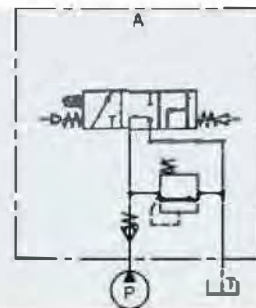

Valve **TIPPING VALVE (OPEN LOOP) 4 HOLES**

Product Code	66140420
Flow Rate	140 lpm
Work Pressure	180 bar
Max. Pressure	230 bar
Weight	5.4 kg