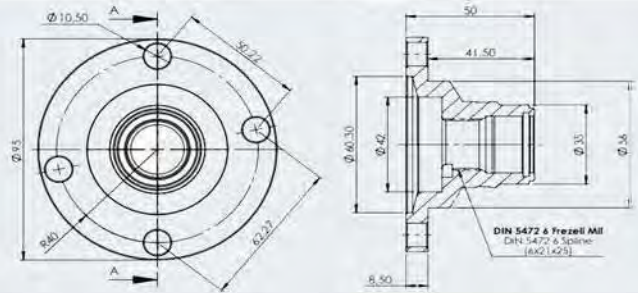

Flange **KAMAZ FLANGE**

Product Code 66100761  
Weight 0.6kg

Flange **RUS FLANGE**

Product Code 66100762  
Weight 0.6kg