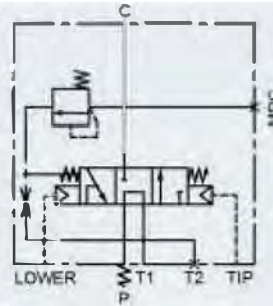

Valve **HYDRAULIC TIPPING VALVE (OPEN LOOP)**

Product Code	66180520
Flow Rate	180 lpm
Work Pressure	190 bar
Max. Pressure	230 bar
Weight	6.4 kg

Valve **HYDRAULIC TIPPING VALVE (OPEN LOOP)**

Product Code	66140480
Flow Rate	150 lpm
Work Pressure	180 bar
Max. Pressure	350 bar
Weight	5.4 kg