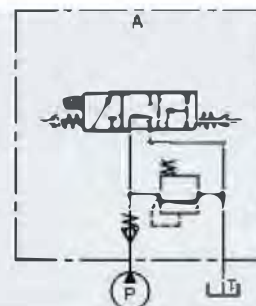

Valve **TIPPING VALVE (OPEN LOOP) 3 HOLES**

Product Code	66140430
Flow Rate	140 lpm
Work Pressure	180 bar
Max. Pressure	230 bar
Weight	4 kg