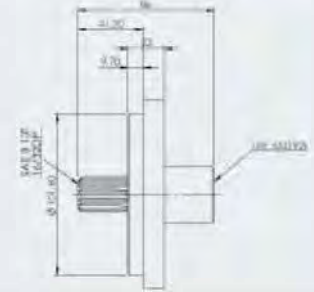

Adapter **4X4 ADAPTER WITH BEARING (SHORT)**

Product Code 66100731  
Weight 3.6 kg

Adapter **4X4 ADAPTER WITH BEARING (LONG)**

Product Code 66100732  
Weight 5 kg

Adapter PTO SAE B - PUMP UNI

Product Code 66100744  
Weight 2.3 kg