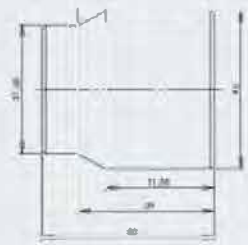

Coupling **6X8 COUPLING**

Product Code 66100770
Weight 0.2 kg