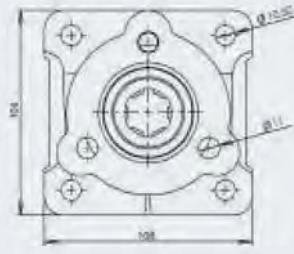

Adapter **3X4 ADAPTER**

Product Code 66100710
Weight 2.6 kg