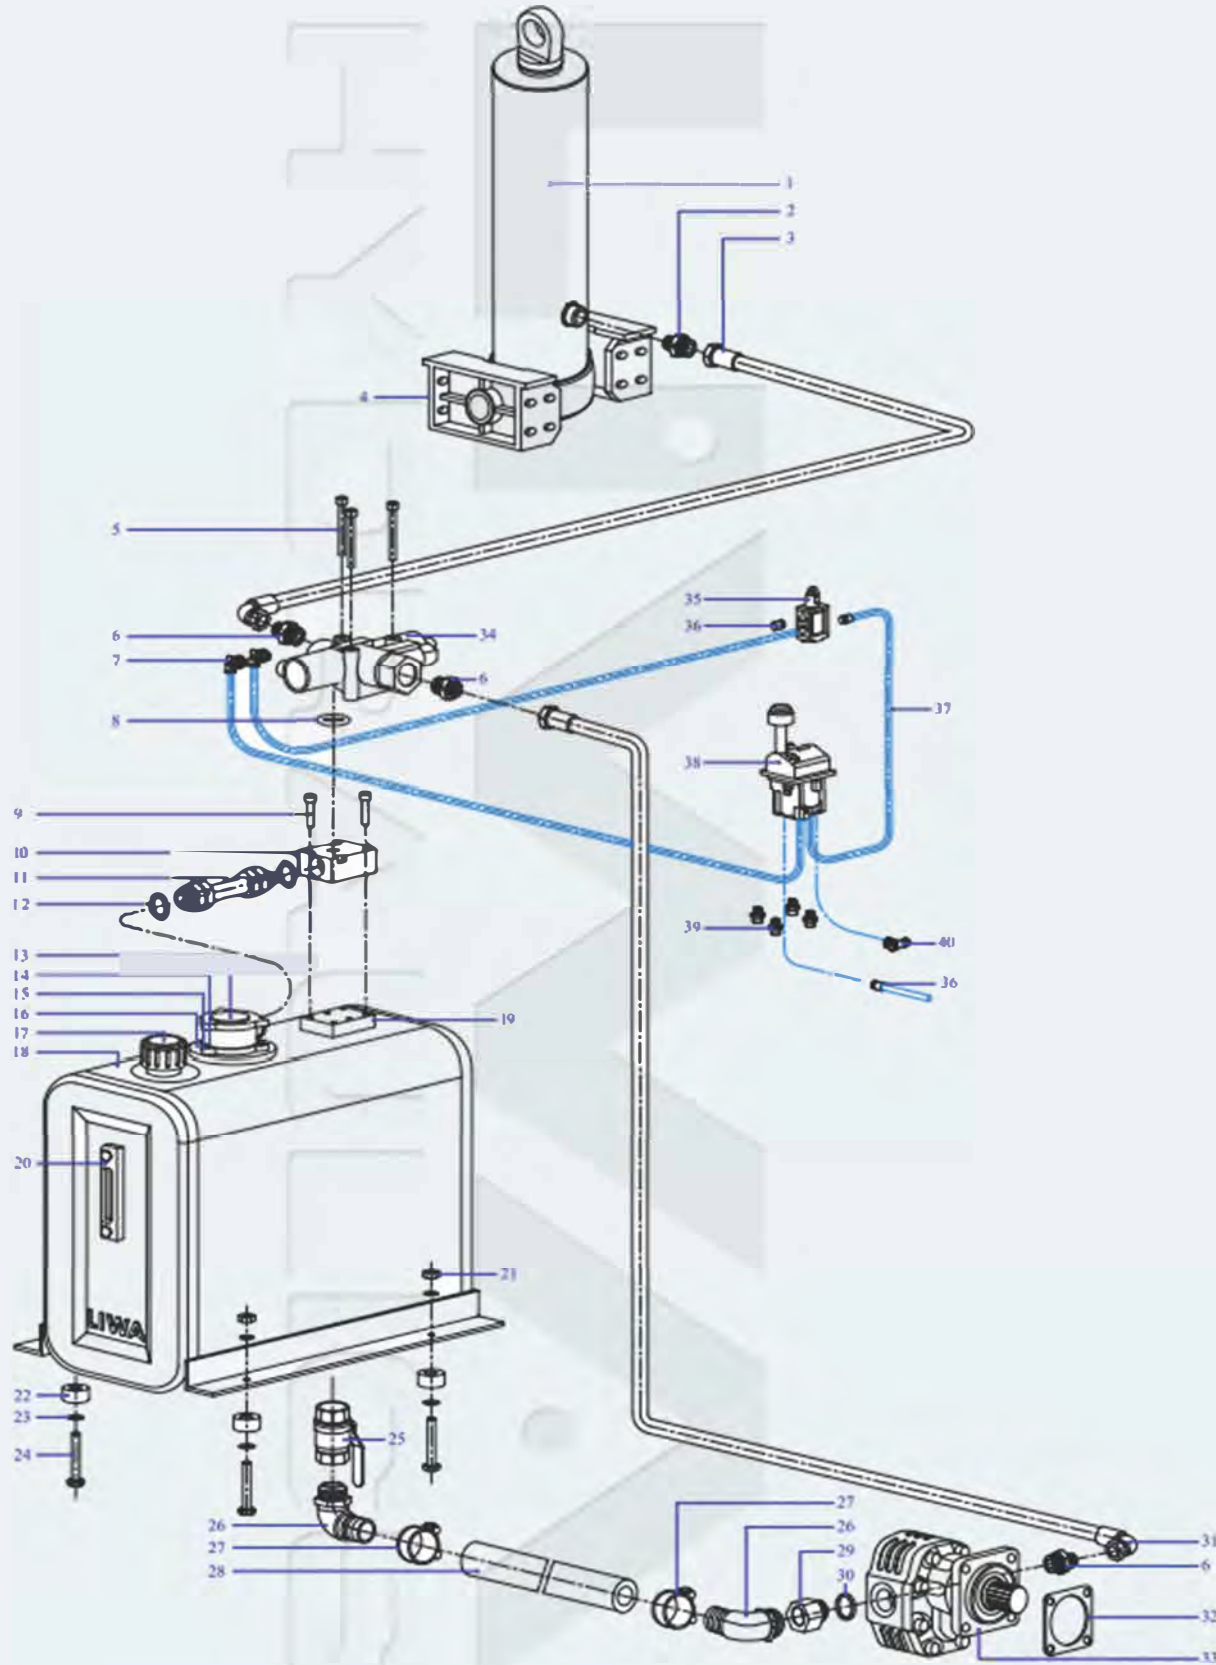

HYDRAULIC KITS HYDRAULIC COMPLETE KITS 12 m3 - 99112621

HYDRAULIC KIT CODE: 99112621		
12 m3 HYDRAULIC KIT		
P.NO	QUANTITY	DESCRIPTION OF PRODUCT
1	1	TELESCOPIC CYLINDER
2	1	FITTING
3	1	PRESSURE HOSE
4	1	CYLINDER BRACKET KIT
5	3	BOLT FOR VALVE MOUNT
6	3	FITTING
7	2	AIR FITTING ELBOW 1/8
8	1	WASHER WITH SEAL
9	2	BOLT FOR VALVE PLATE
10	1	VALVE PLATE
11	1	FILTER CONNECTION
12	2	WASHER WITH SEAL
13	1	RETURN FILTER
14	2	BOLT
15	2	BOLT WASHER
16	1	FILTER FLANGE
17	1	FILLER CAP
18	1	OIL TANK
19	1	SUB PLATE
20	1	OIL INDICATOR
21	4	FIBER NUT
22	4	TANK RUBBER
23	4	WASHER
24	4	BOLT
25	1	BALL VALVE
26	2	HOSE PILLAR ELBOW 90
27	2	HOSE CLIPS
28	1	SUCTION HOSE
29	1	REDUCER FITTING
30	1	WASHER WITH SEAL
31	1	PRESSURE HOSE
32	1	SEAL FOR PUMP
33	1	GEAR PUMP
34	1	TIPPING VALVE
35	1	LIMIT CONTROL VALVE
36	2	AIR FITTING STRAIGHT 1/4
37	1	AIR HOSE
38	1	PNEUMATIC TIPPING CONTROL
39	4	AIR FITTING STRAIGHT 1/8
40	1	AIR FITTING "T"