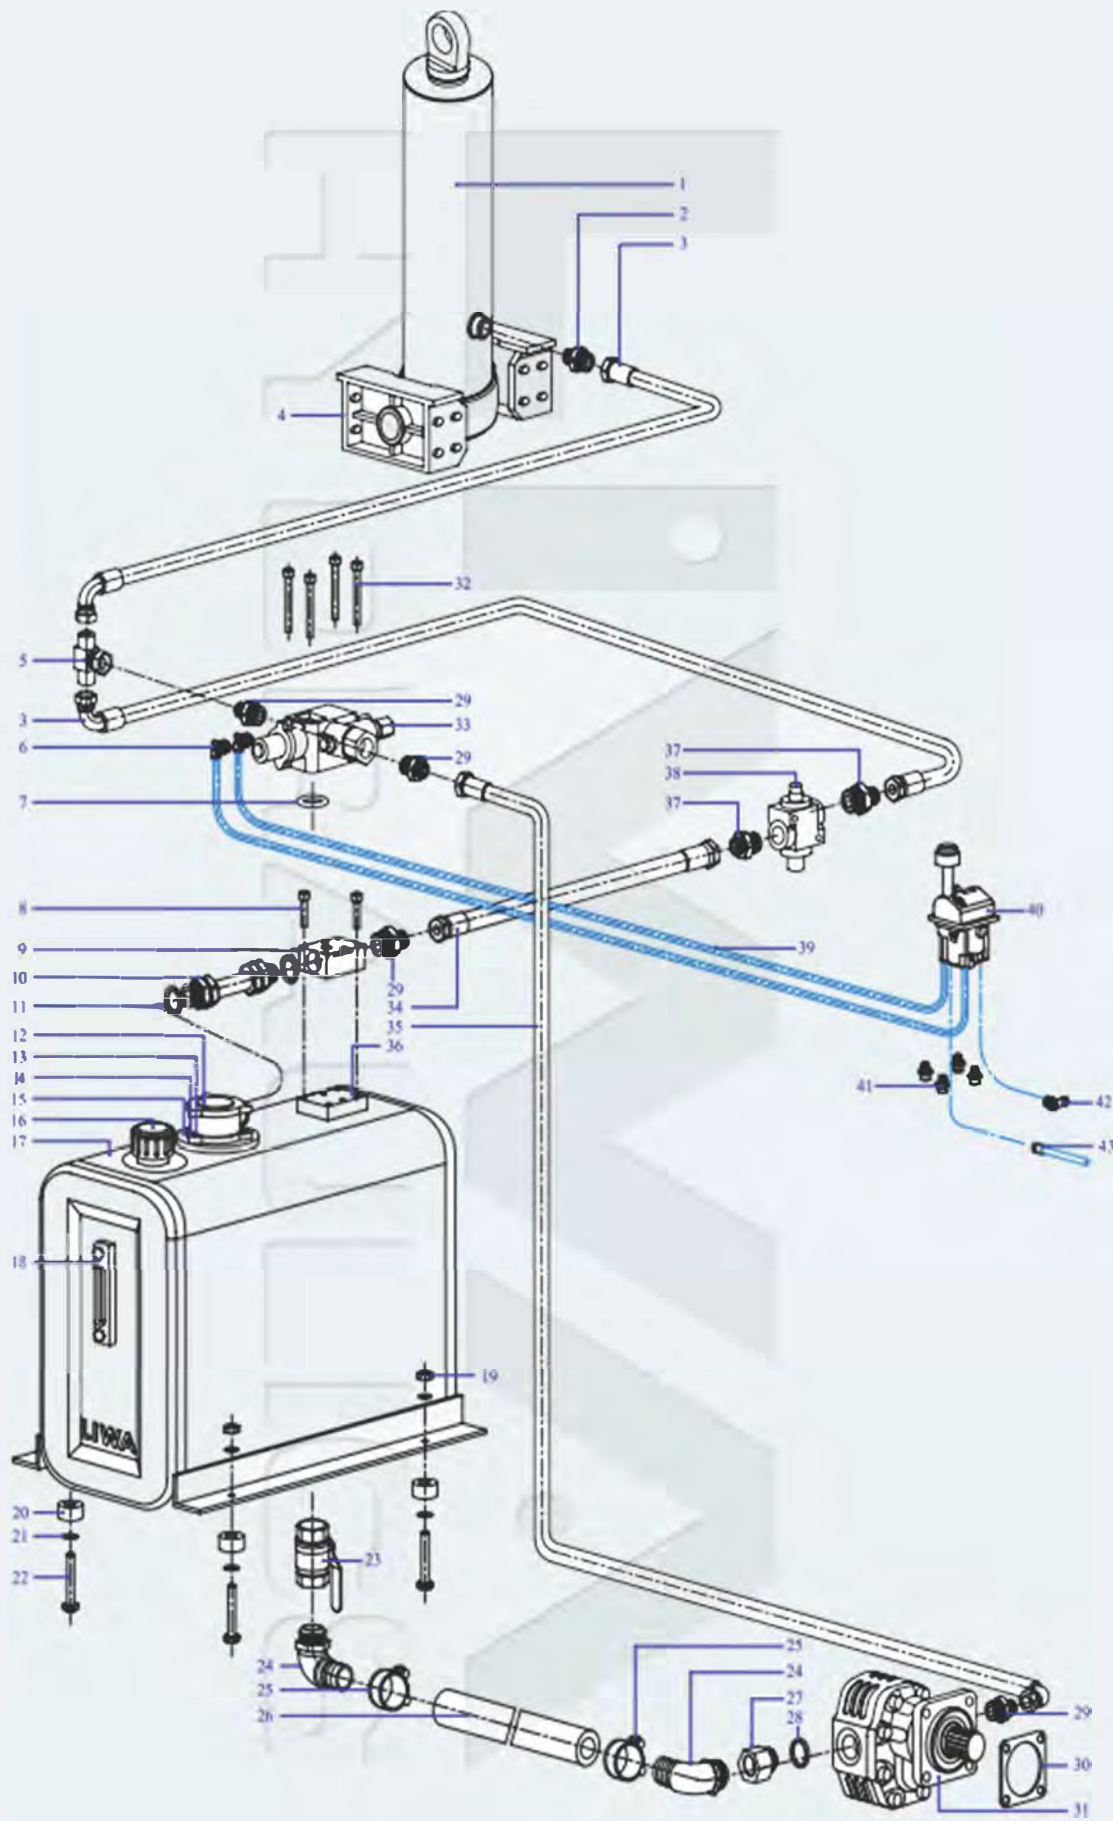

HYDRAULIC KITS HYDRAULIC COMPLETE KITS 18 m3 - 99118641

HYDRAULIC KIT CODE: 99118641		
18 m3 HYDRAULIC KIT		
P.NO	QUANTITY	DESCRIPTION OF PRODUCT
1	1	TELESCOPIC CYLINDER
2	1	FITTING
3	2	PRESSURE HOSE
4	1	CYLINDER BRACKET KIT
5	1	"T" FITTING
6	2	AIR FITTING ELBOW 1/8
7	1	WASHER WITH SEAL
8	2	BOLT FOR PLATE
9	1	VALVE PLATE
10	1	FILTER CONNECTION
11	1	WASHER WITH SEAL
12	1	RETURN FILTER
13	2	BOLT
14	2	BOLT WASHER
15	1	FILTER FLANGE
16	1	FILLER CAP
17	1	OIL TANK REAR MOUNT
18	1	OIL INDICATOR
19	4	FIBER NUT
20	4	TANK RUBBER
21	4	WASHER
22	4	BOLT
23	1	BALL VALVE
24	2	HOSE PILLAR ELBOW 90
25	2	HOSE CLIPS
26	1	SUCTION HOSE
27	1	REDUCER FITTING
28	1	WASHER WITH SEAL
29	4	FITTING
30	1	SEAL FOR PUMP
31	1	GEAR PUMP
32	4	BOLTS FOR VALVE MOUNT
33	1	TIPPING VALVE
34	1	PRESSURE HOSE
35	1	PRESSURE HOSE
36	1	SUB PLATE
37	2	FITTING
38	1	LIMIT CONTROL VALVE
39	1	AIR HOSE
40	1	PNEUMATIC TIPPING CONTROL
41	4	AIR FITTING STRAIGHT 1/8
42	1	AIR FITTING "T"
43	1	AIR FITTING STRAIGHT 1/4