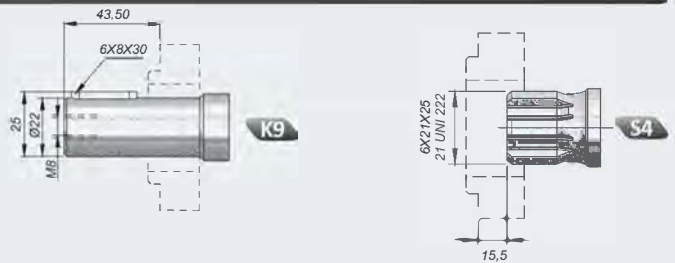

Available Shaft Types

Product Code	Displacement (cm³ / rev)	Max.Cont. Pressure (100%)(bar)	Max.Peak Pressure (6 sec.max.)(bar)	Max.Cont. Speed (rpm)	Inlet	Outlet
22339060	60	250	290	1800	G1"	G1 1/4" (G1"options)
22339082	82	240	280			
22339090	90	230	270		G1 1/4"	
22339100	100	220	260			
22339110	110	205	250			
22339125	125	195	230