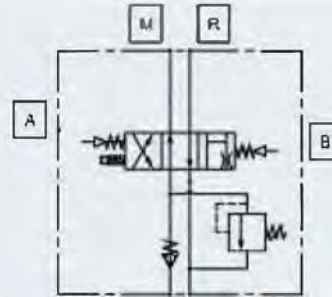

Valve **TRAILER TYPE TIPPING VALVE**

Product Code	66140490
Flow Rate	200 lpm
Work Pressure	180 bar
Max. Pressure	250 bar
Weight	6 kg