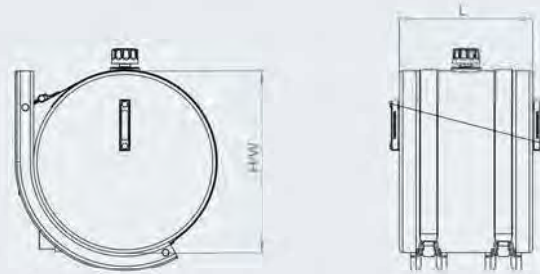

Sizes

Product Code	H Hight (mm)	L Lenght (mm)	Tank Volume (lt)
77303044	Ø400	350	44
77303063	Ø400	500	63
77303082	Ø400	650	82
77303100	Ø400	800	100
77303125	Ø400	1000	125
77303064	Ø550	270	64
77303083	Ø550	350	83
77303123	Ø550	520	123
77303155	Ø550	650	155
77303202	Ø550	850	202
77303135	Ø620	450	135
77303166	Ø620	550	166
77303211	Ø620	700	211
77303232	Ø620	770	232
77303257	Ø620	850	257
77303154	Ø660	450	154
77303188	Ø660	550	188
77303222	Ø660	650	222
77303256	Ø660	750	256
77303308	Ø660	900	308

Standarts

- FillerCup
- Mounting Kit
- Painted Steel Belts
- Oil Lever Indicator

Options

- Stainless Steel Belts