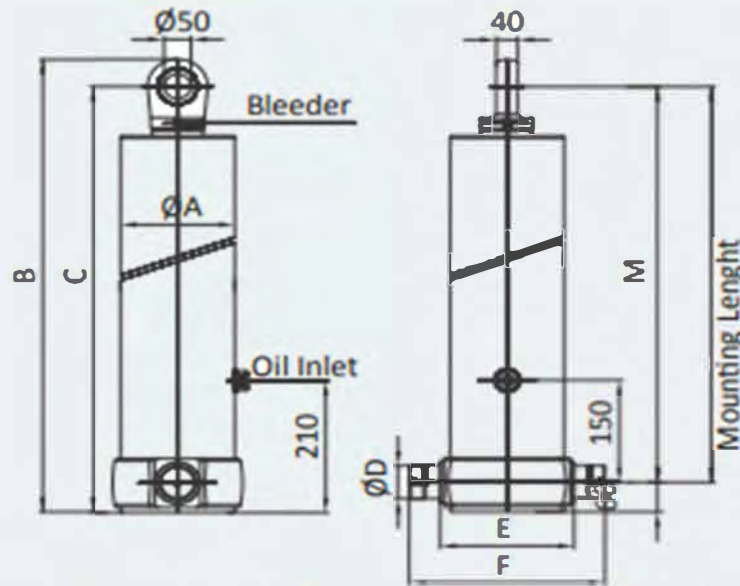

CYLINDERS FRONT TYPE TELESCOPIC CYLINDER C TYPE

Diameter	Thrust Force
190 bar	
mm	ton
212	68,4
185	52,1
160	39,0
135	27,7
115	20,1
95	13,7
75	8,6
55	4,6

- All cylinder materials are DIN 2391 St 52 BK+S
- Working pressure is 170 bar.
- Maximum working pressure is 190 bar.
- All stage surfaces are 50 micron hard chrome coated.