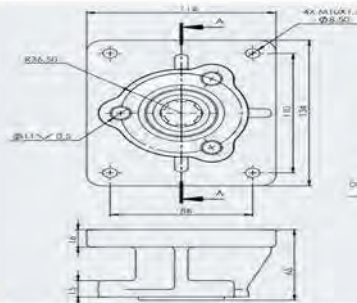

Adapter PTO UNI PUMP NS32 M4 ADAPTER

Product Code 66100746
Weight 2.3 kg