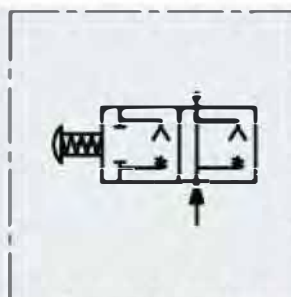

Valve **LIMIT CONTROL VALVE (CLOSED LOOP)**

Product Code	66250200
Flow Rate	140 lpm
Work Pressure	190 bar
Max. Pressure	230 bar
Weight	1.6 kg

Valve **LIMIT CONTROL VALVE (OPEN LOOP)**

Product Code	66250210
Flow Rate	140 lpm
Work Pressure	190 bar
Max. Pressure	230 bar
Weight	1.6 kg