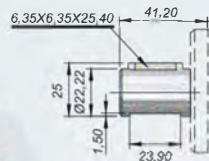

Available Shaft Types

K1