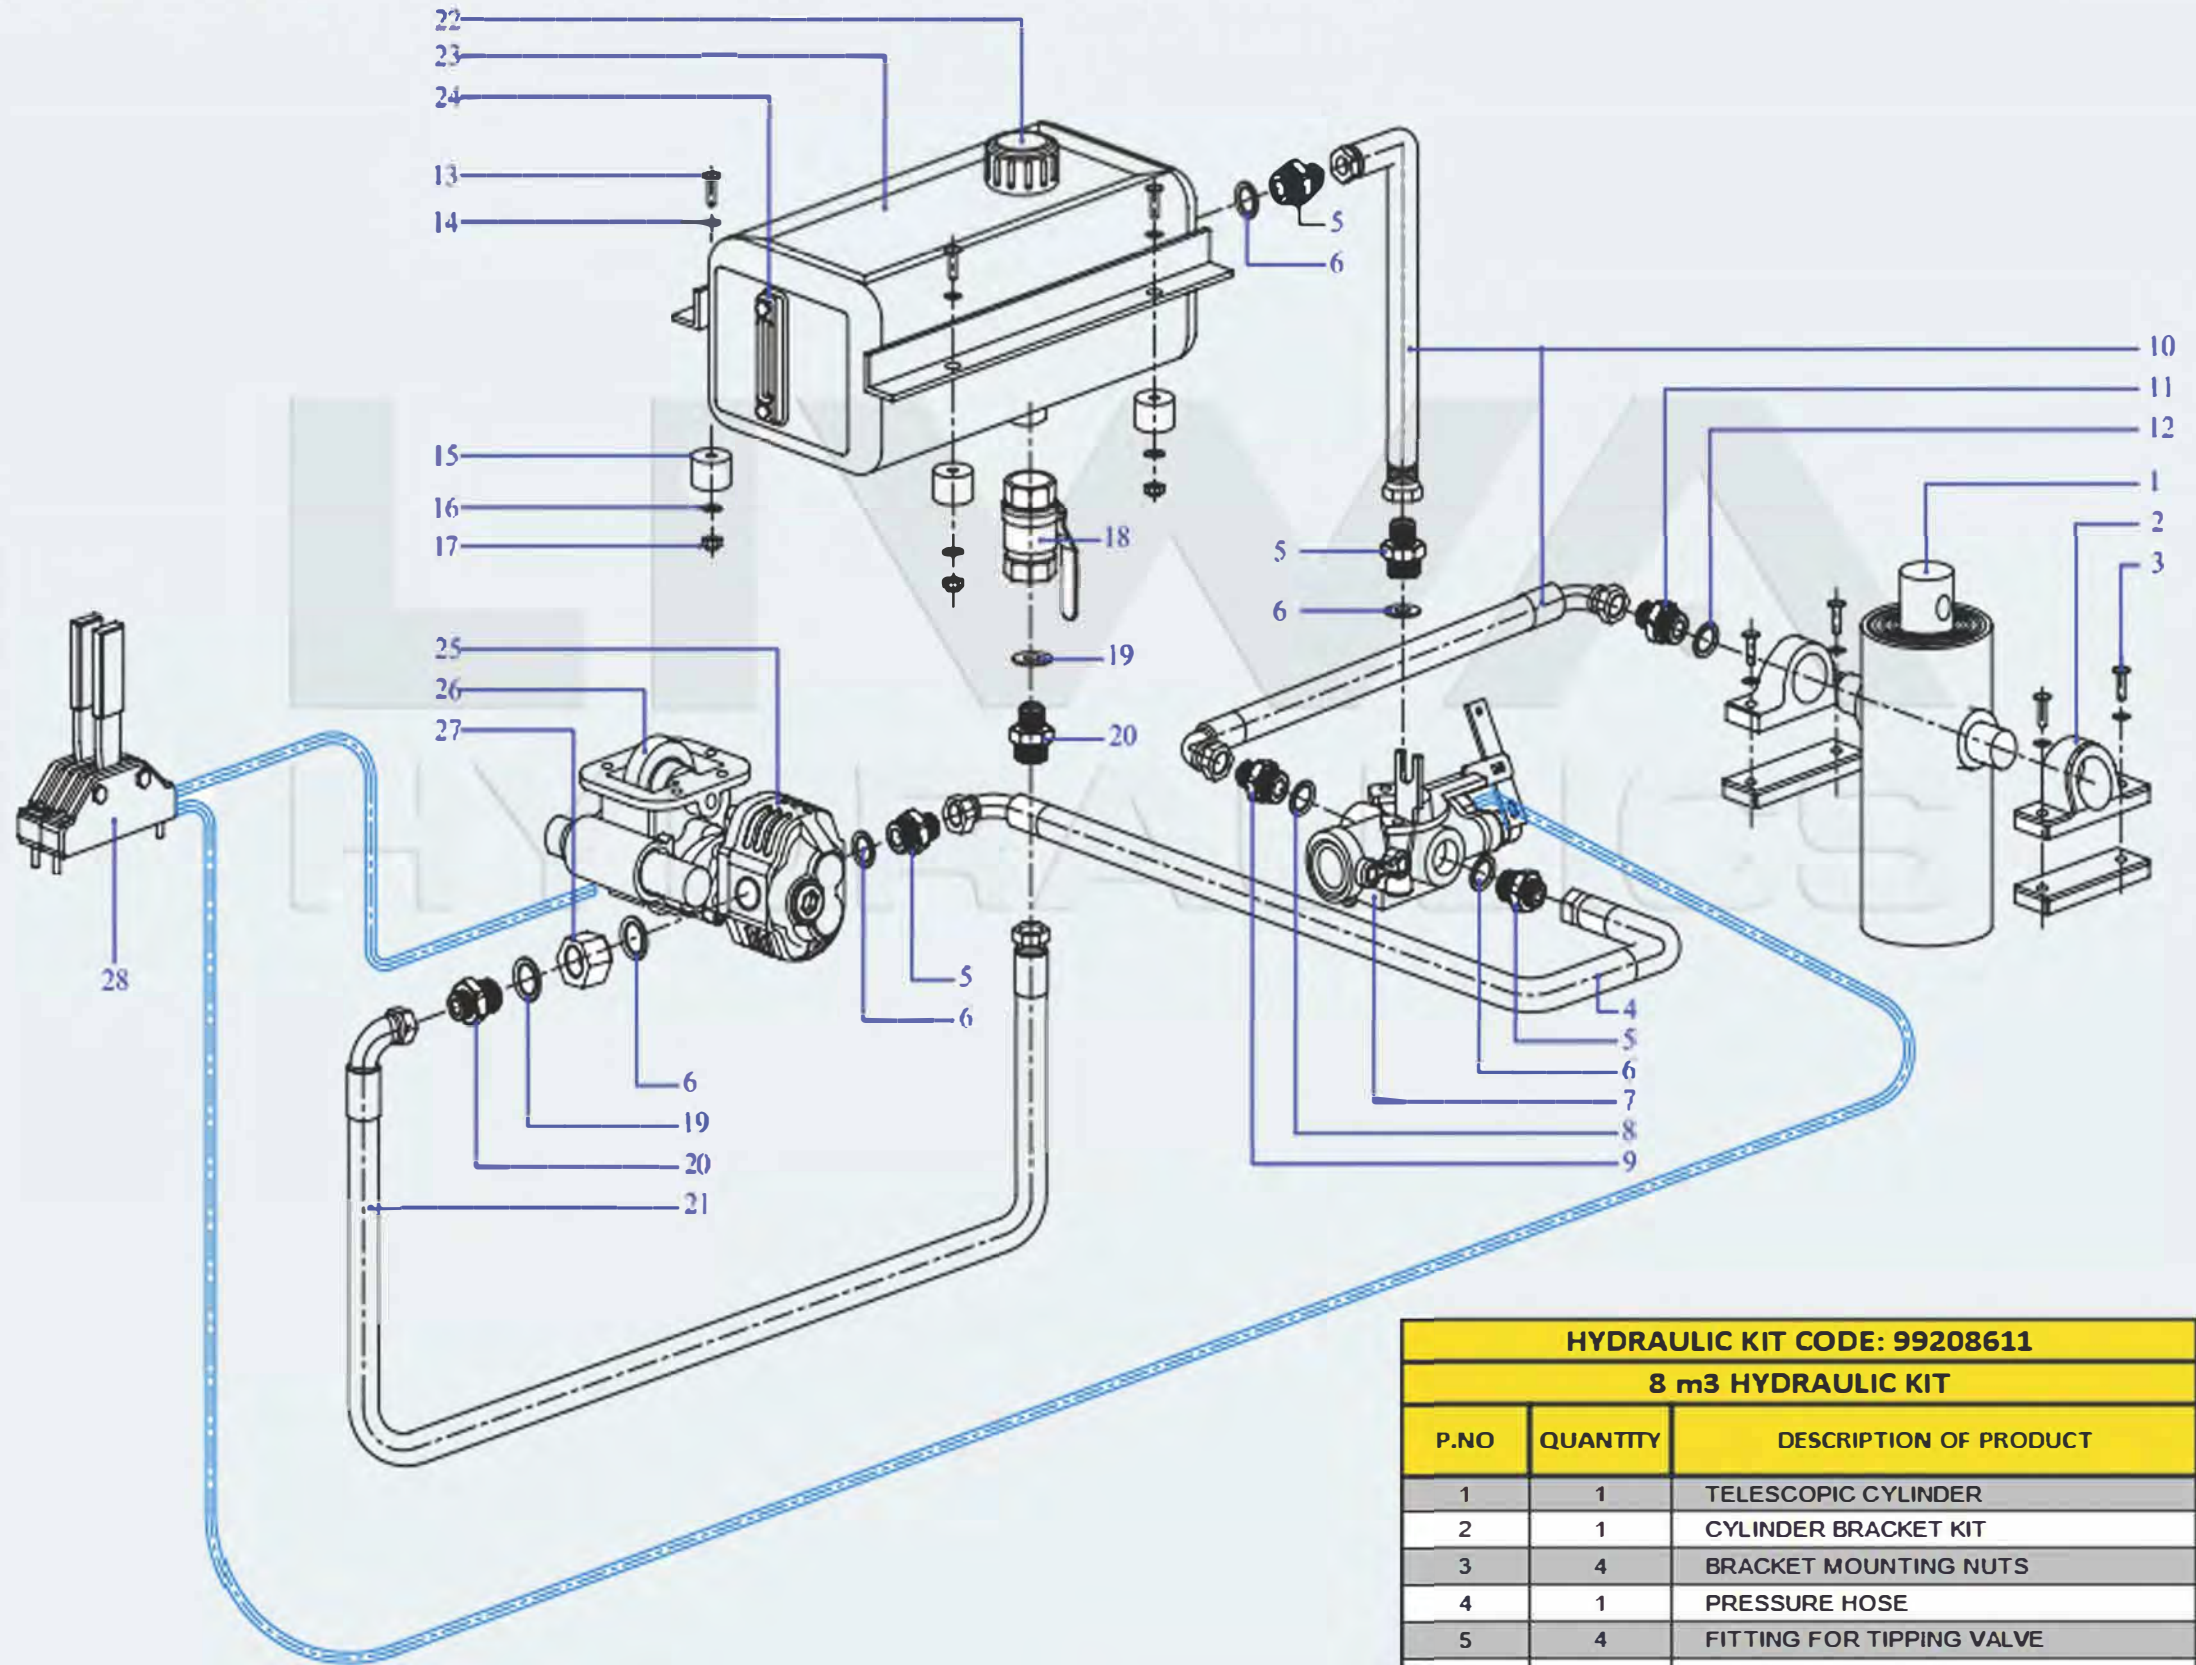

HYDRAULIC KITS HYDRAULIC COMPLETE KITS 8 m3 - 99208611

HYDRAULIC KIT CODE: 99208611		
8 m3 HYDRAULIC KIT		
P.NO	QUANTITY	DESCRIPTION OF PRODUCT
1	1	TELESCOPIC CYLINDER
2	1	CYLINDER BRACKET KIT
3	4	BRACKET MOUNTING NUTS
4	1	PRESSURE HOSE
5	4	FITTING FOR TIPPING VALVE
6	4	WASHER WITH SEAL
7	1	TIPPING VALVE
8	1	WASHER WITH SEAL
9	1	FITTING FOR TIPPING VALVE
10	2	PRESSURE HOSE
11	1	FITTING FOR TIPPING VALVE
12	1	WASHER WITH SEAL
13	4	BOLT
14	8	WASHER
15	4	TANK RUBBER
16	4	WASHER
17	4	FIBER NUT
18	1	BALL VALVE
19	2	WASHER WITH SEAL
20	2	FITTING
21	1	SUCTION HOSE
22	1	FILLER CUP
23	1	OIL TANK
24	1	OIL INDICATOR
25	1	GEAR PUMP
26	1	POWER TAKE OFF(P.T.O.)
27	1	REDUCER
28	1	MECHANIC P.T.O CONTROL