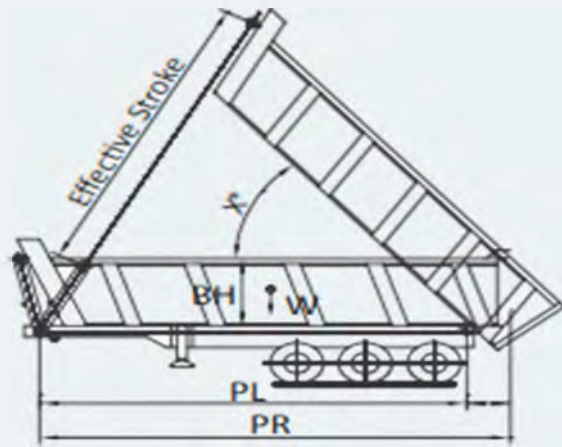

CYLINDERS FRONT TYPE TELESCOPIC CYLINDER C TYPE

Diameter	Thrust Force
190 bar	
mm	ton
212	68,4
185	52,1
160	39,0
135	27,7
115	20,1
95	13,7
75	8,6
55	4,6

- All cylinder materials are DIN 2391 St 52 BK+S
- Working pressure is 170 bar.
- Maximum working pressure is 190 bar.
- All stage surfaces are 50 micron hard chrome coated.