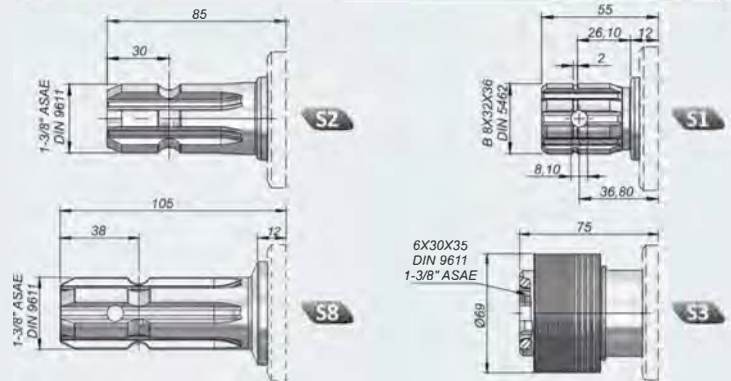

Available Shaft Types

Product Code			Displacement (cm³ / rev)	Max.Cont. Pressure (100%)(bar)	Max.Peak Pressure (6 sec.max.)(bar)	Max.Cont. Speed (rpm)	Inlet	Outlet
CCW Left	CW Right	Bi-Directional						
22447063	22448063	22449063	63	280	330	1800	G1"	G3/4"
22447073	22448073	22449073	73	275	320		G1 1/4"	
22447087	22448087	22449087	87	265	300		G1 1/2"	
22447109	22448109	22449109	109	240	285			
22447133	22448133	22449133	133	230	270	1500	G1 1/2"	G1"
22447151	22448151	22449151	151	180	230