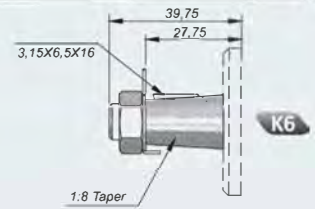

Available Shaft Types

Product Code	Displacement (cm³ / rev)	Max.Cont. Pressure (100%)(bar)	Max.Peak Pressure (6 sec.max.)(bar)	Max.Cont. Speed (rpm)	Inlet	Outlet
22159006	6	280	330	2300	G1/2"	G1/2"
22159010	10					
22159016	16					
22159020	20	260	300	2100	G3/4"	G3/4"
22159025	25	220	270			
22159032	32	190	220	1900		
22159040	40	180	200