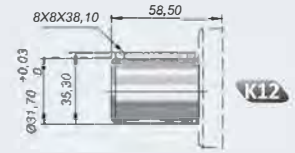

Available Shaft Types

Product Code			Displacement (cm³ / rev)	Max.Cont. Pressure (100%)(bar)	Max.Peak Pressure (6 sec.max.)(bar)	Max.Cont. Speed (rpm)	Inlet	Outlet
CCW Left	CW Right	Bi-Directional						
22477063	22478063	22479063	63	280	330	1800	G1"	G3/4"
22477073	22478073	22479073	73	275	320		G1 1/4"	
22477087	22478087	22479087	87	265	300		G1 1/4"	
22477109	22478109	22479109	109	240	285	1500	G1 1/2"	G1"
22477133	22478133	22479133	133	230	270			
22477151	22478151	22479151	151	180	230